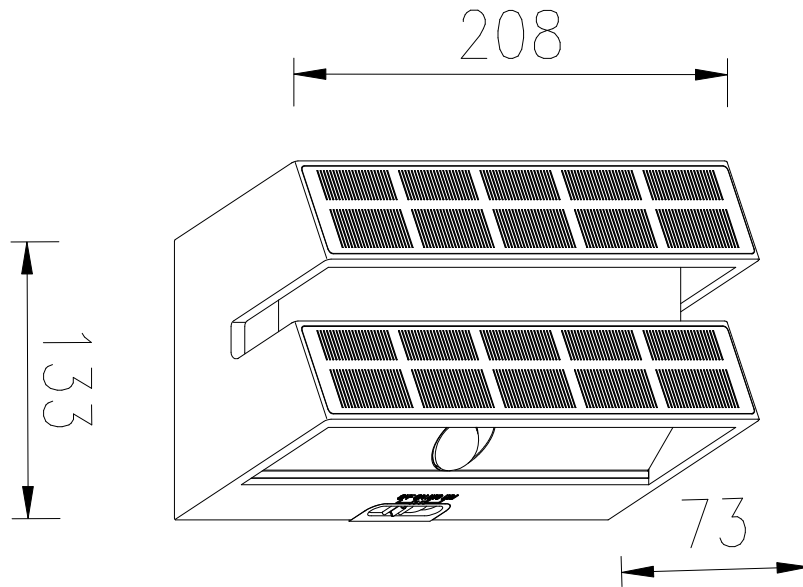

Set of 2 Barlo - LED Dark Grey Frosted IP54 Solar Outdoor Wall Washer Lights

LIGHT SOURCE DATA

- 2 x 8.2W LED (included)
- Lamp direction - Downwards
- Dimmable
- 4000K (Cool White)
- 950Lm
- 115.9Lm/W
- Energy class: Not applicable
- 80 CRI

DIMENSION DATA

- Height 133mm
- Width 208mm
- Depth 73mm
- Weight 0.48kg

SPECIFICATION

- Manufacturer warranty for 3 years from date of purchase
- Dark grey and frosted plastic
- IP54
- No
- PIR Motion Sensor
- Class III - Safe Extra Low Voltage Power Source
- 3.7V (solar)
- Assembly required? No
- Monocrystalline panel, watt - 1, type - Li-Ion LIB, volt - 3.7, capacity - 1500
- UKCA Marking, Energy Efficient, Energy Saving

CERTIFICATION

CONTACT

www.firstchoicelighting.co.uk

info@firstchoicelighting.co.uk

FCL-30718

Set of 2 Barlo - LED Dark Grey Frosted IP54 Solar Outdoor Wall Washer Lights

CERTIFICATION

CONTACT