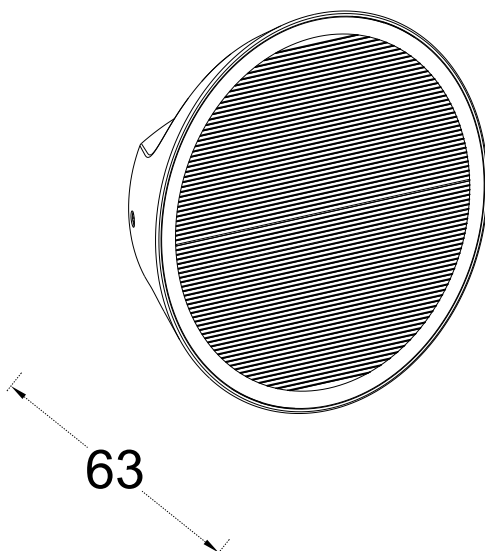

SPECIFICATION

- Ingress protection: IP54
- Class: Class II - Double Insulated, No Earth
- Voltage: 230V