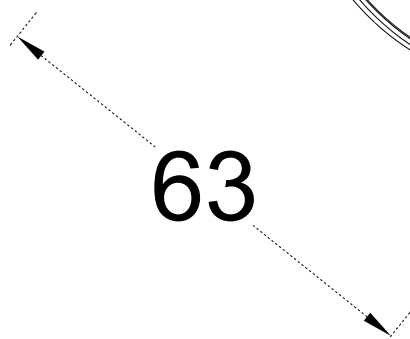

Set of 2 Belka - LED Dark Grey Clear Glass 2 Light IP54 Outdoor Wall Washer Lights

CONTACT