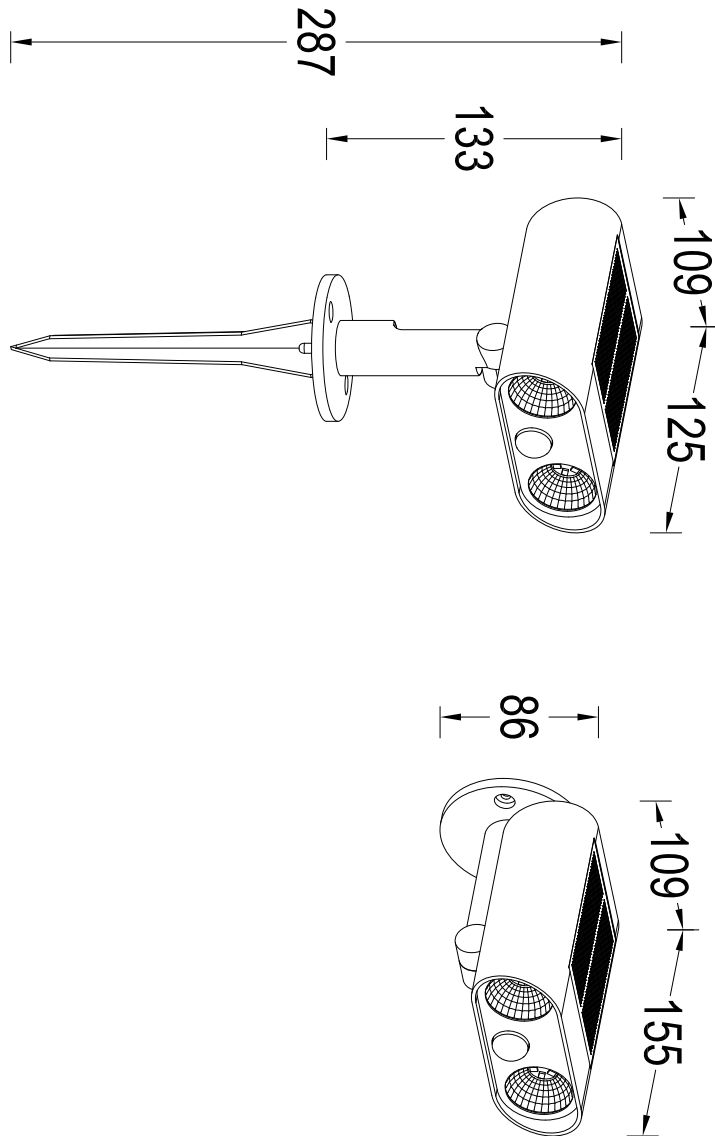

Set of 2 Bingo - LED Black Clear 2 Light IP54 Solar Outdoor Spike Lights

CONTACT