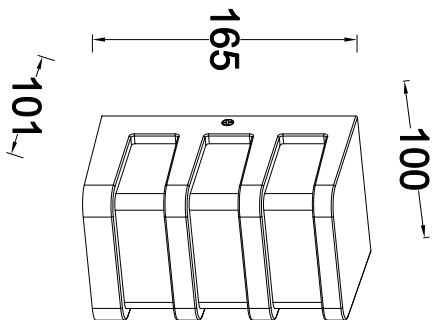

SPECIFICATION

- Ingress protection: IP44
- Class: Class II - Double Insulated, No Earth
- Voltage: 230V