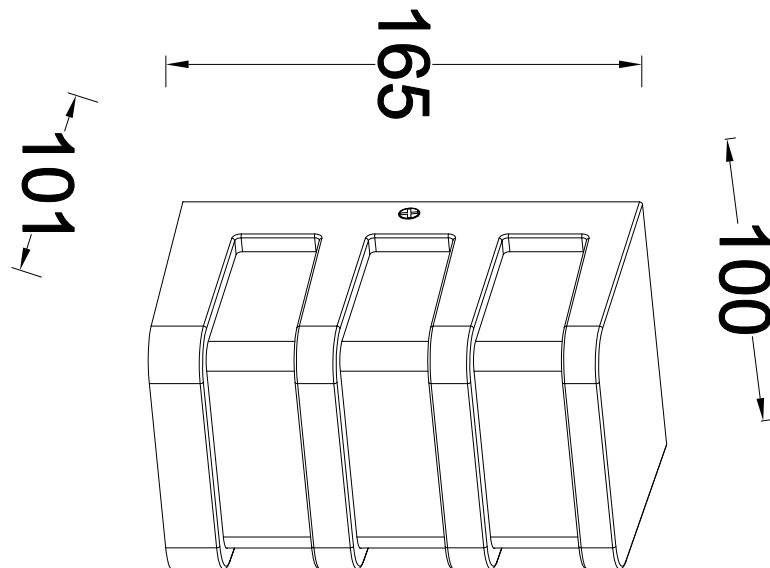

Set of 2 Dalton - Black Clear IP44 Outdoor Wall Washer Lights

CONTACT