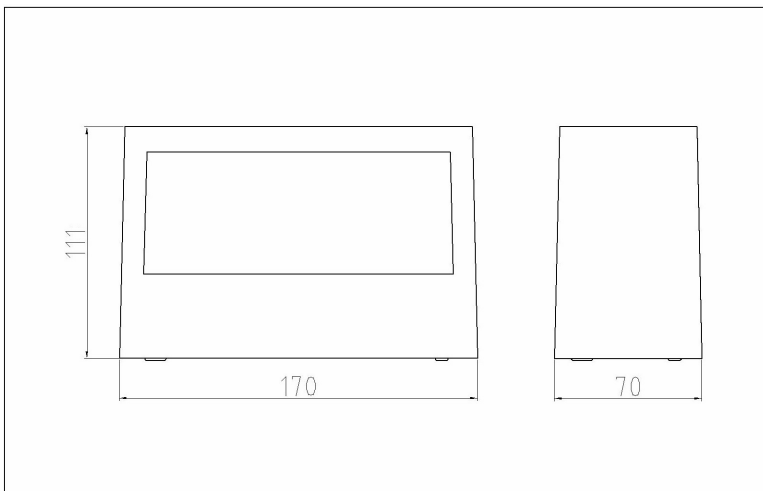

SPECIFICATION

- Ingress protection: IP54
- Class: Class I - Single Insulated, Earthed
- Voltage: 230V