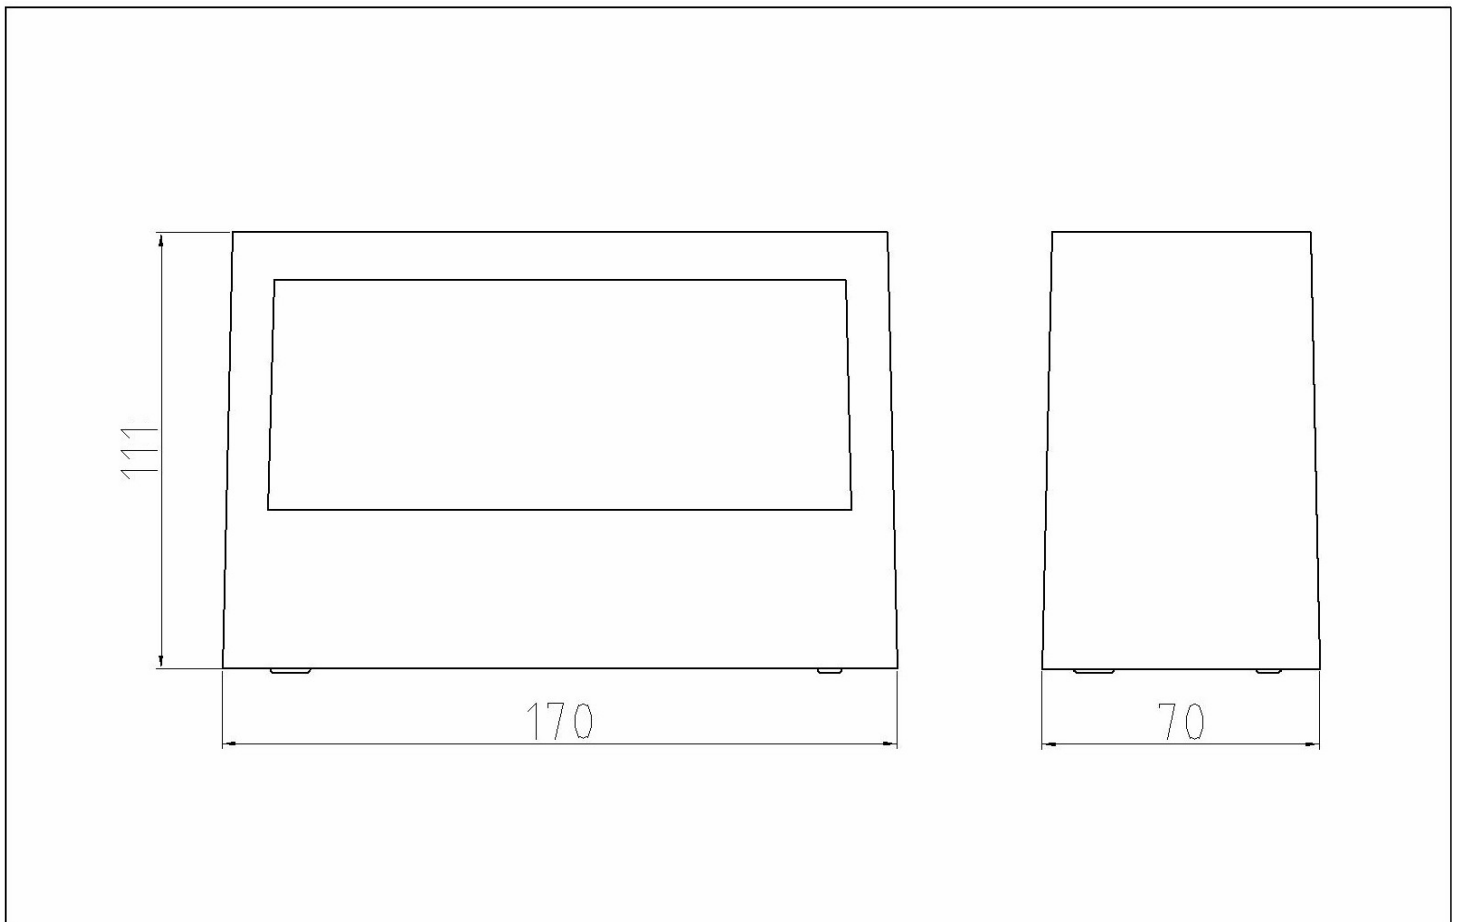

Set of 2 Gemini - Dark Grey Frosted Glass IP54 Outdoor Wall Washer Lights

CONTACT