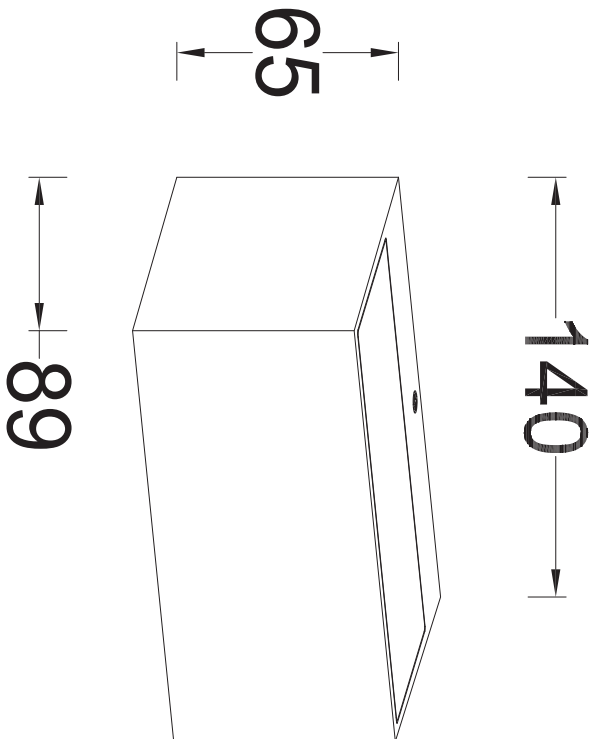

Set of 2 Gemini - LED Black Clear Glass IP54 3000K Outdoor Wall Washer Lights

REFERENCE

- SKU: FCL-30734
- Supplier SKU:
- Barcode:

CATEGORY

- Brand: Altos Lighting UK
- Family: Gemini
- Category: Outdoor Lighting / Wall / Washer

APPEARANCE

- Base: Matt Black Paint
- Shade: Clear Glass

DIMENSION

- Height: 65mm
- Width: 140mm
- Depth: 89mm
- Weight: .5kg

LIGHT SOURCE

- Lamp included: Yes
- Lamp detail: 2 x 8.8W LED (included)
- Non-dimmable
- Kelvin: 3000K (Warm White)
- Lumens: 700Lm
- Colour render index: 80CRI
- Energy class: D
- Switch: No