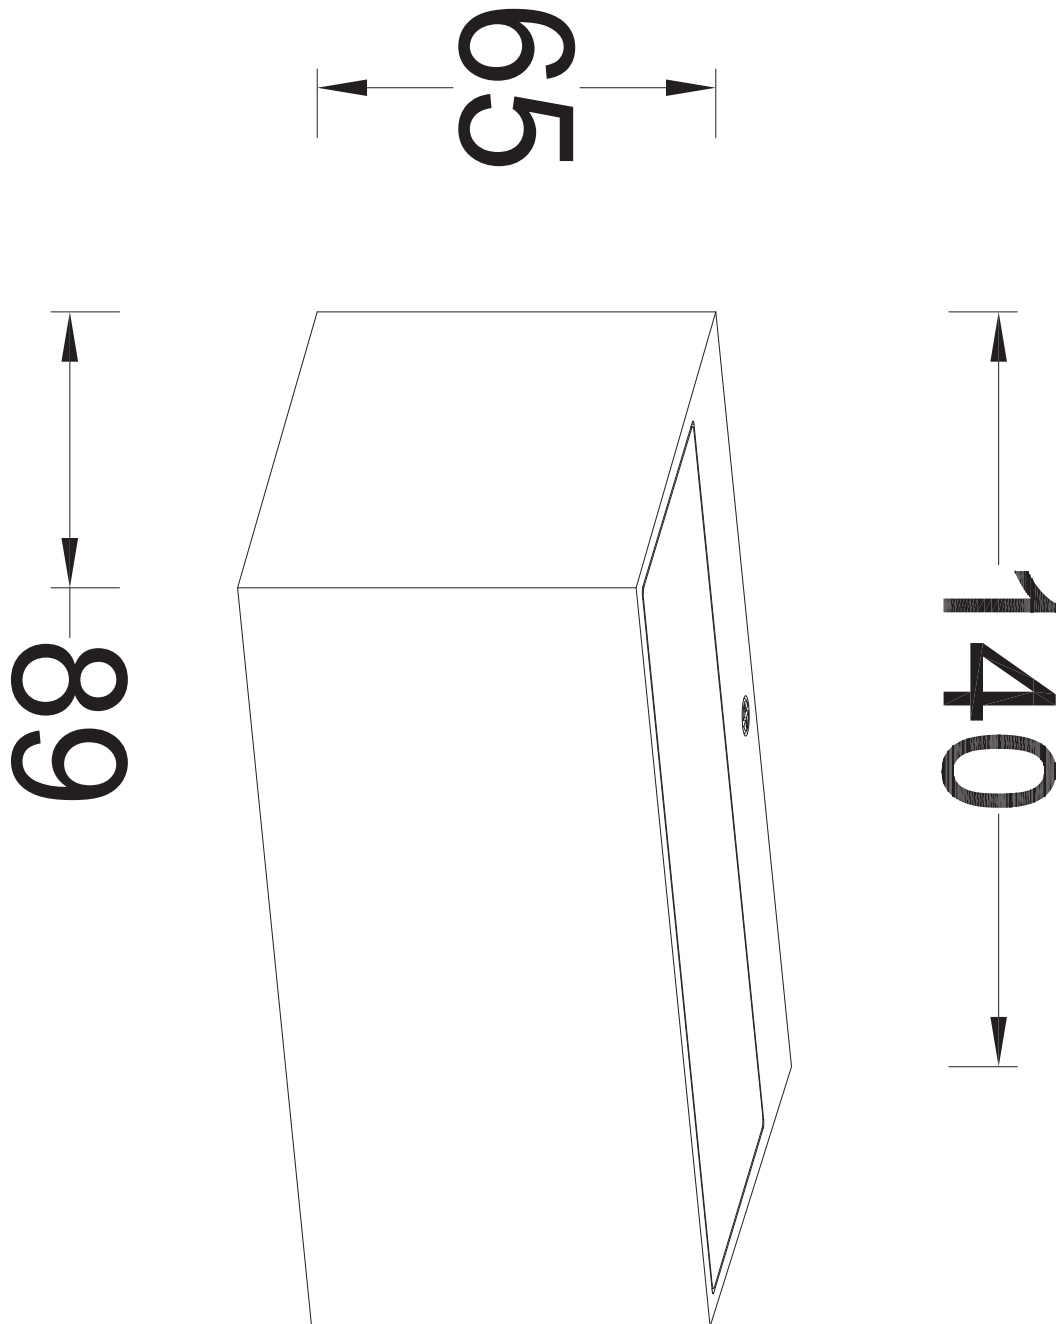

Set of 2 Gemini - LED Black Clear Glass IP54 3000K Outdoor Wall Washer Lights

CONTACT