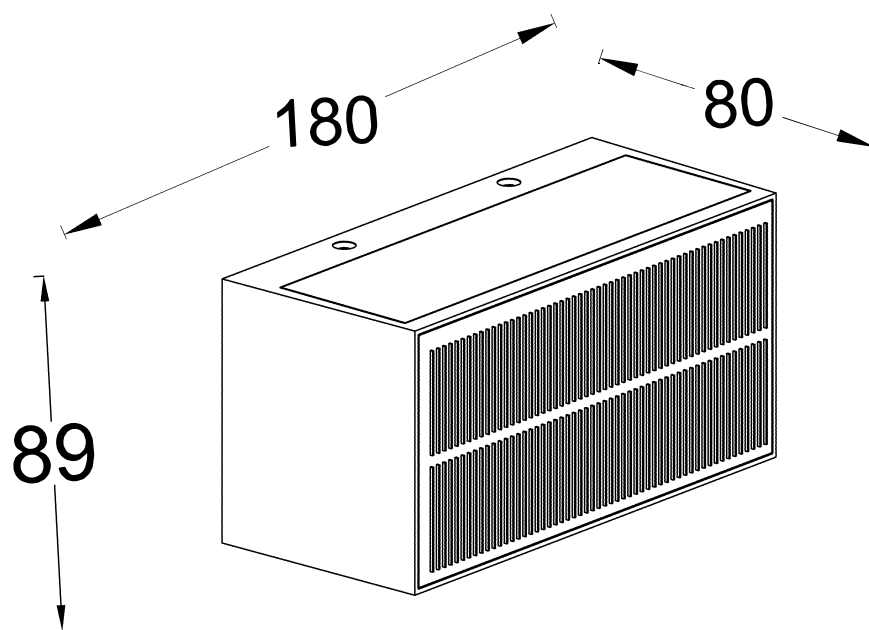

Set of 2 Inka - LED Dark Grey Clear Glass IP44 Outdoor Wall Washer Lights

CONTACT