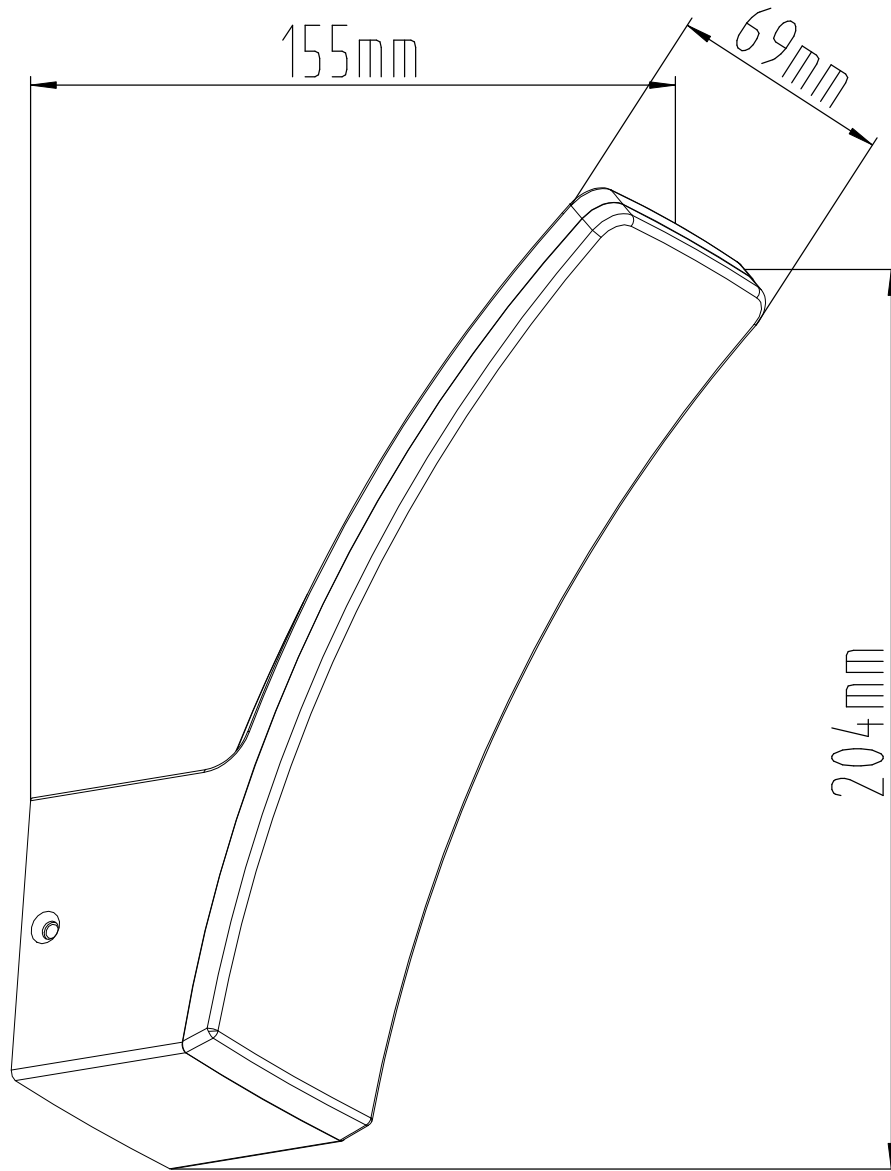

Set of 2 Kilo - LED Dark Grey Opal IP44 Outdoor Wall Washer Lights

CONTACT