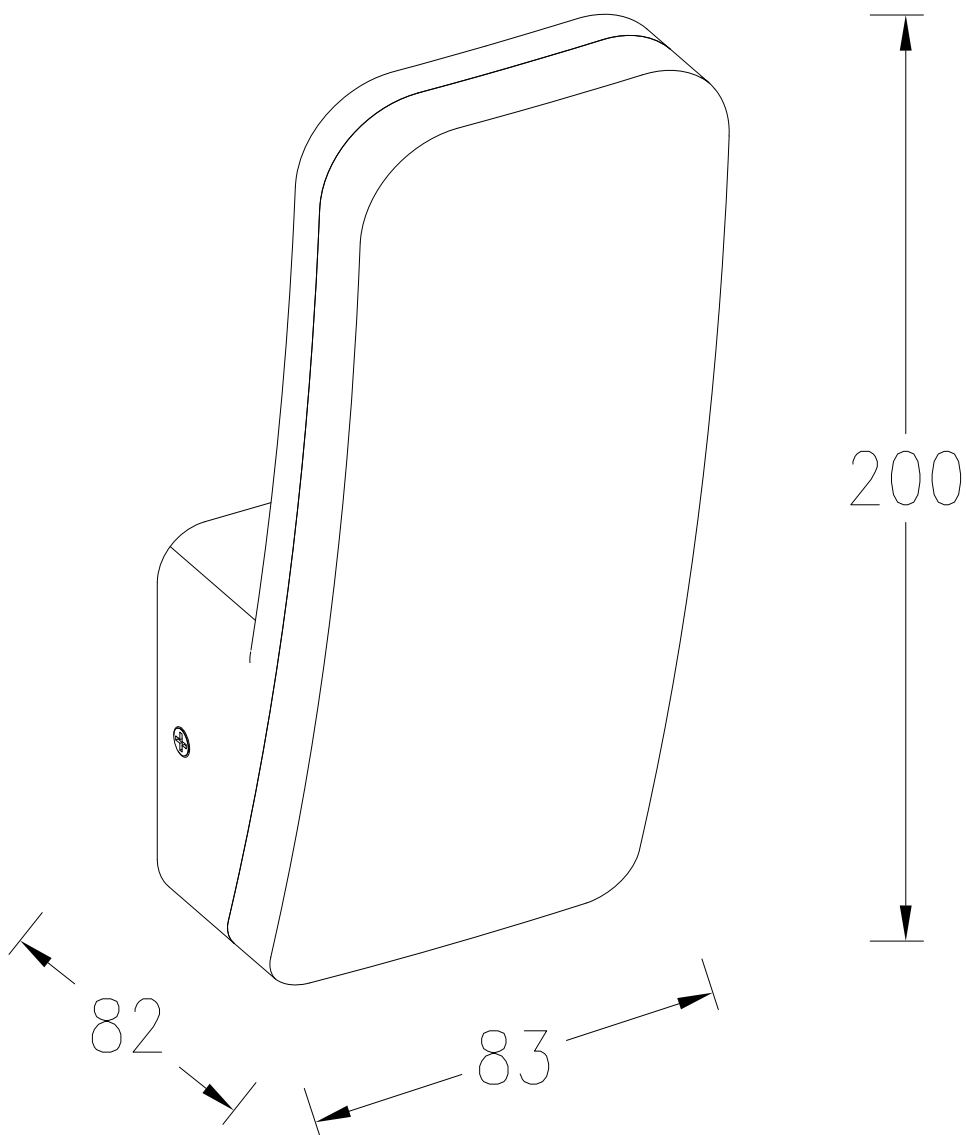

Set of 2 Kite - LED Dark Grey Opal IP54 Outdoor Wall Washer Lights

5203301345A00001-小弧面LED壁灯-线图V1.0

图号: MBD721-8.8W

CONTACT