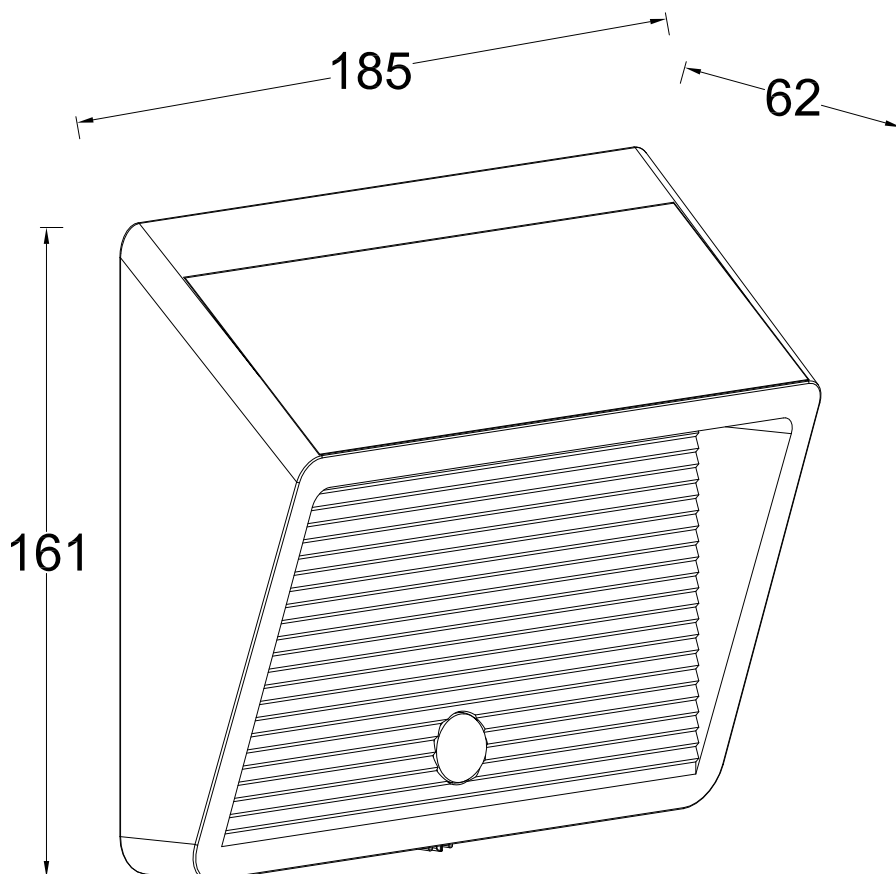

CERTIFICATION

CONTACT

www.firstchoicelighting.co.uk

info@firstchoicelighting.co.uk