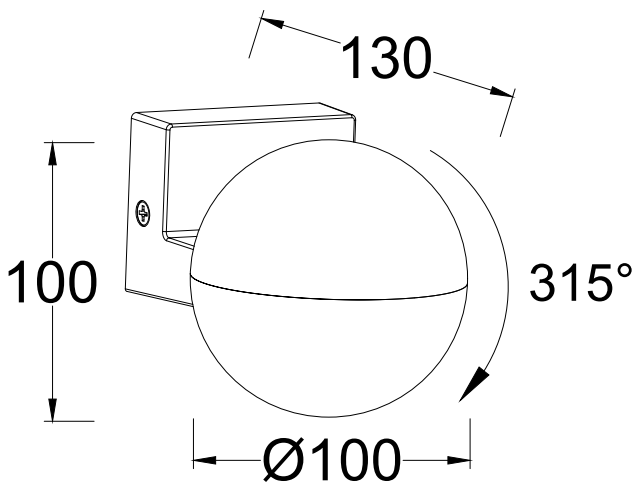

Set of 2 Looma - LED Dark Grey Opal IP54 Outdoor Wall Washer Lights

REFERENCE

- SKU: FCL-30744
- Supplier SKU:
- Barcode:

CATEGORY

- Brand: Altos Lighting UK
- Family: Looma
- Category: Outdoor Lighting / Wall / Washer

APPEARANCE

- Base: Dark Grey Paint
- Shade: Opal Plastic

DIMENSION

- Height: 100mm
- Width: 100mm
- Depth: 130mm
- Weight: .33kg

LIGHT SOURCE

- Lamp included: Yes
- Lamp detail: 2 x 7.5W LED (included)
- Non-dimmable
- Kelvin: 3000K (Warm White)
- Lumens: 800Lm
- Colour render index: 80CRI
- Energy class: D
- Switch: No

SPECIFICATION

- Ingress protection: IP54
- Class: Class I - Single Insulated, Earthed
- Voltage: 230V

CONTACT