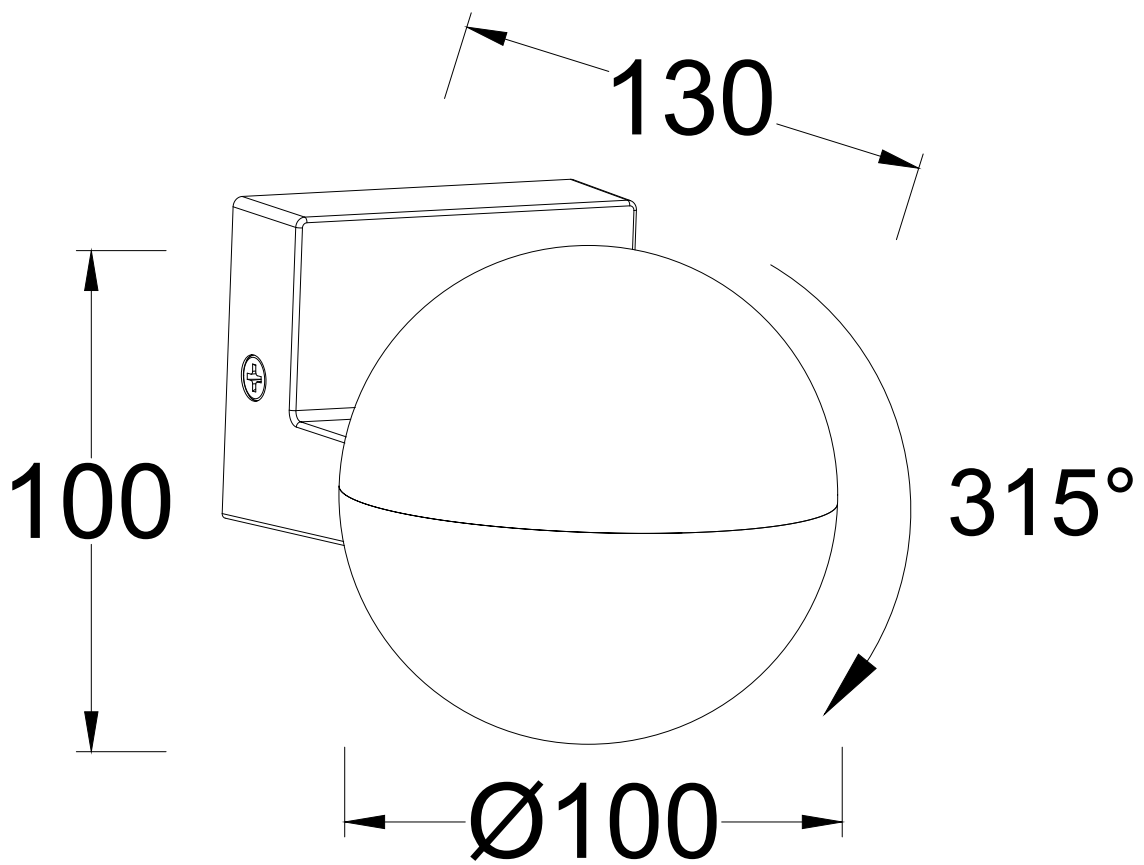

Set of 2 Looma - LED Dark Grey Opal IP54 Outdoor Wall Washer Lights

CONTACT