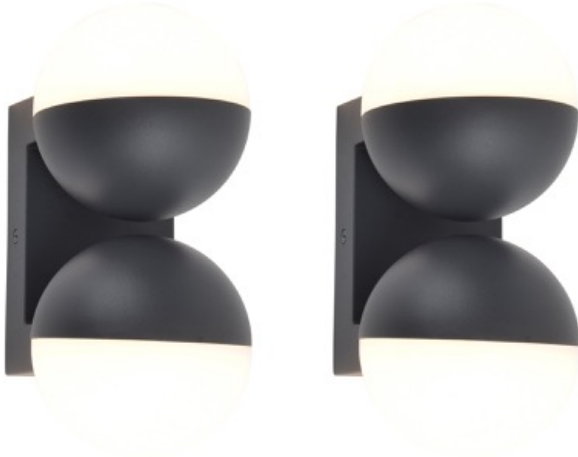

## Set of 2 Looma - LED Dark Grey Opal 2 Light IP54 Outdoor Wall Washer Lights

**REFERENCE**

- SKU: FCL-30745
- Supplier SKU:
- Barcode:

**CATEGORY**

- Brand: Altos Lighting UK
- Family: Looma
- Category: Outdoor Lighting / Wall / Washer

**APPEARANCE**

- Base: Dark Grey Paint
- Shade: Opal Plastic

**DIMENSION**

- Height: 206mm
- Width: 100mm
- Depth: 130mm
- Weight: .64kg

**LIGHT SOURCE**

- Lamp included: Yes
- Lamp detail: 4 x 15.6W LED (included)
- Non-dimmable
- Kelvin: 3000K (Warm White)
- Lumens: 1600Lm
- Colour render index: 80CRI
- Energy class: D
- Switch: No