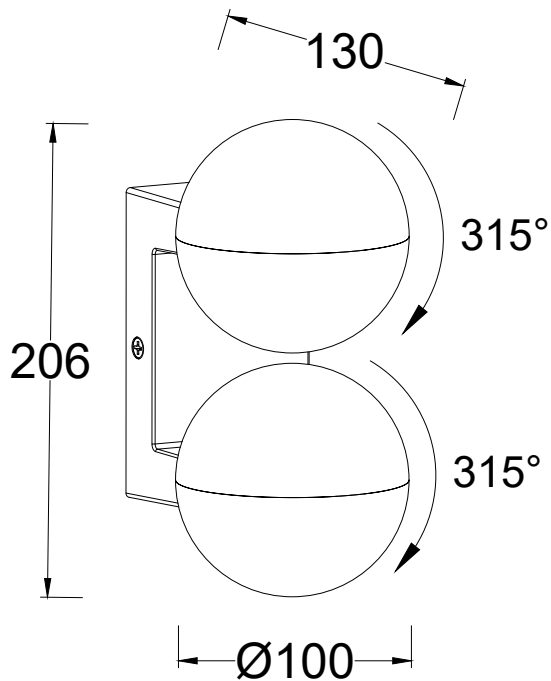

SPECIFICATION

- Ingress protection: IP54
- Class: Class I - Single Insulated, Earthed
- Voltage: 230V