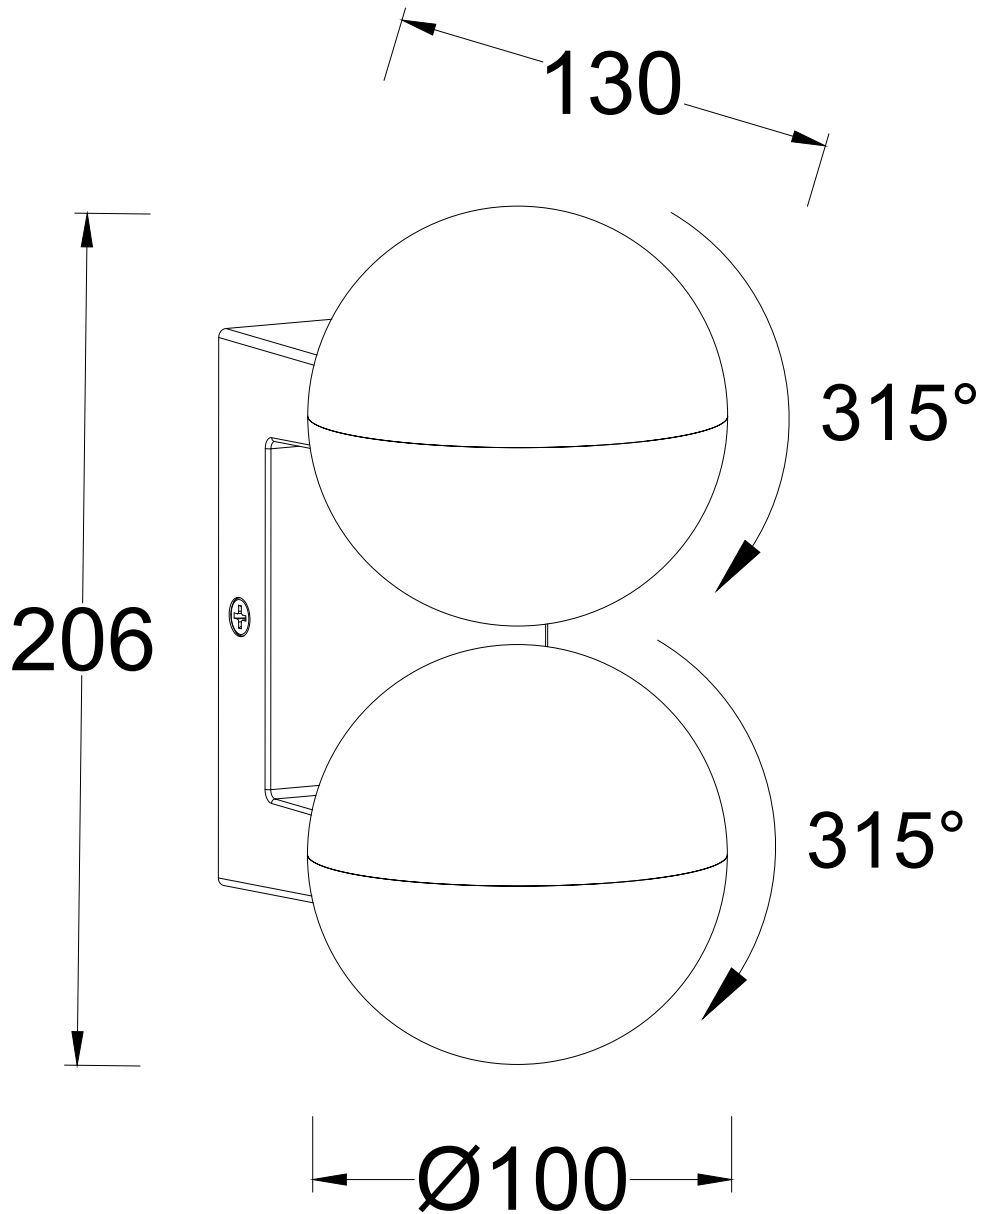

Set of 2 Looma - LED Dark Grey Opal 2 Light IP54 Outdoor Wall Washer Lights

CONTACT