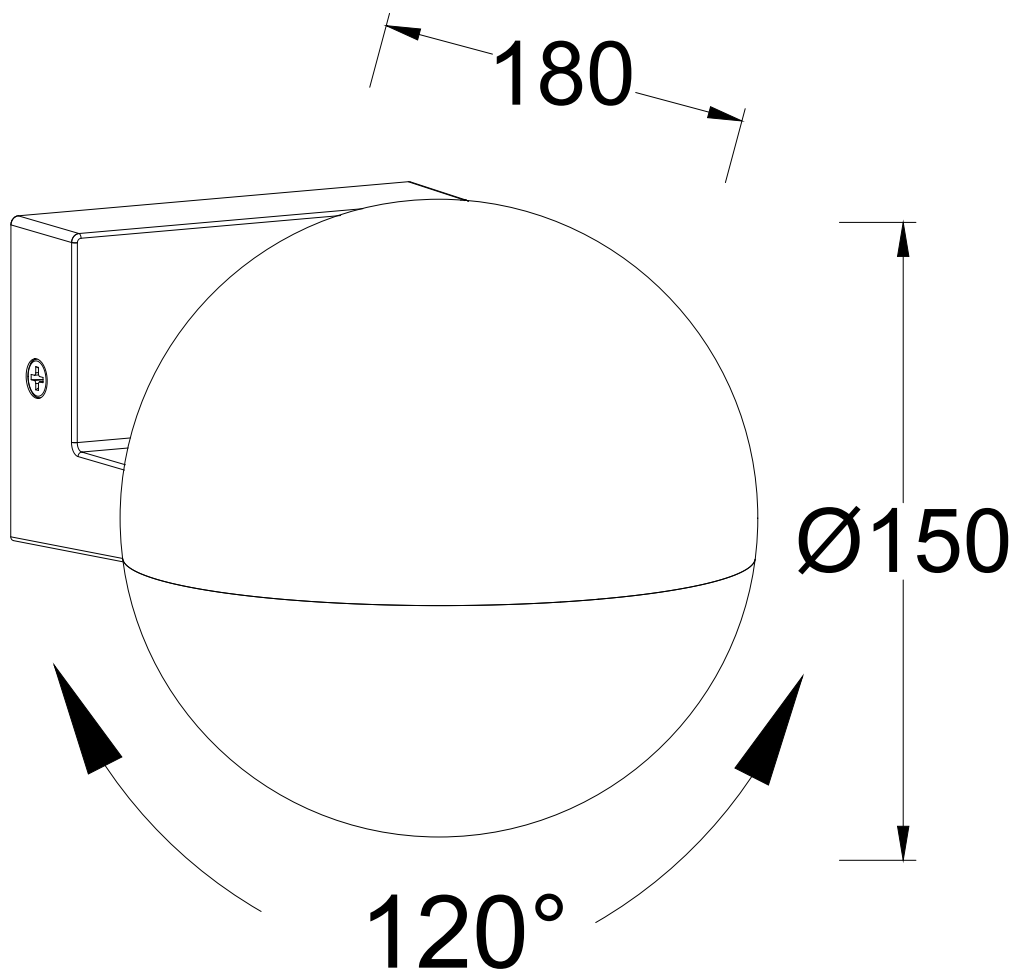

Set of 2 Looma - Dark Grey Opal IP54 Outdoor Wall Washer Lights

CONTACT