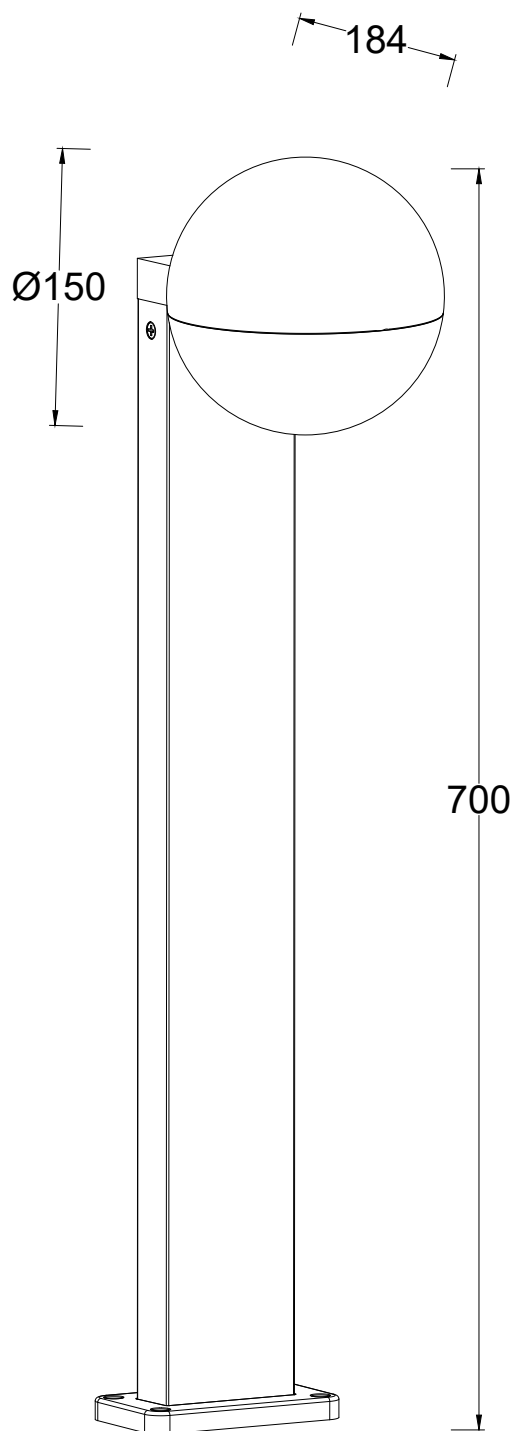

Set of 2 Looma - Dark Grey Opal IP54 Outdoor Post Lights

CONTACT