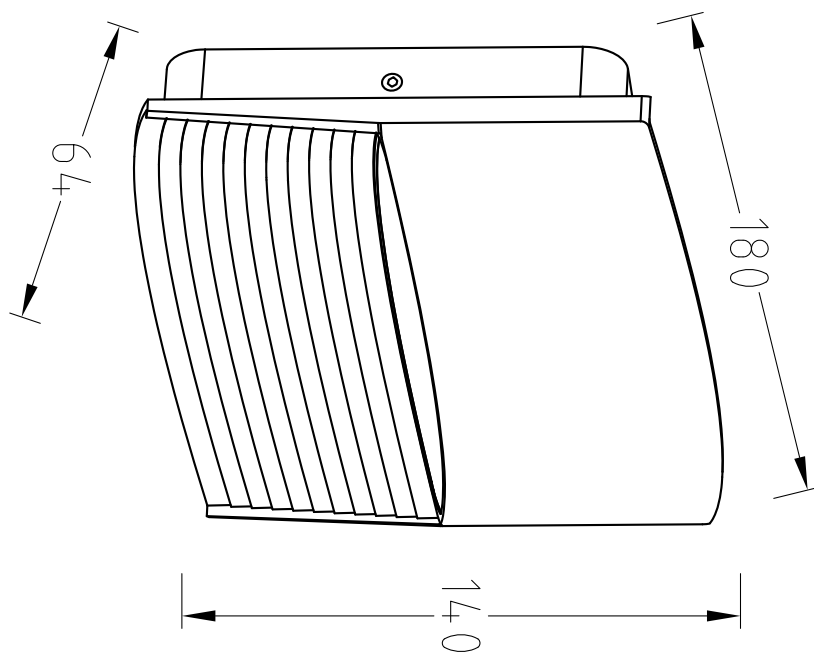

Set of 2 Lotus - LED Black Clear 2 Light IP54 Outdoor Wall Washer Lights

CONTACT