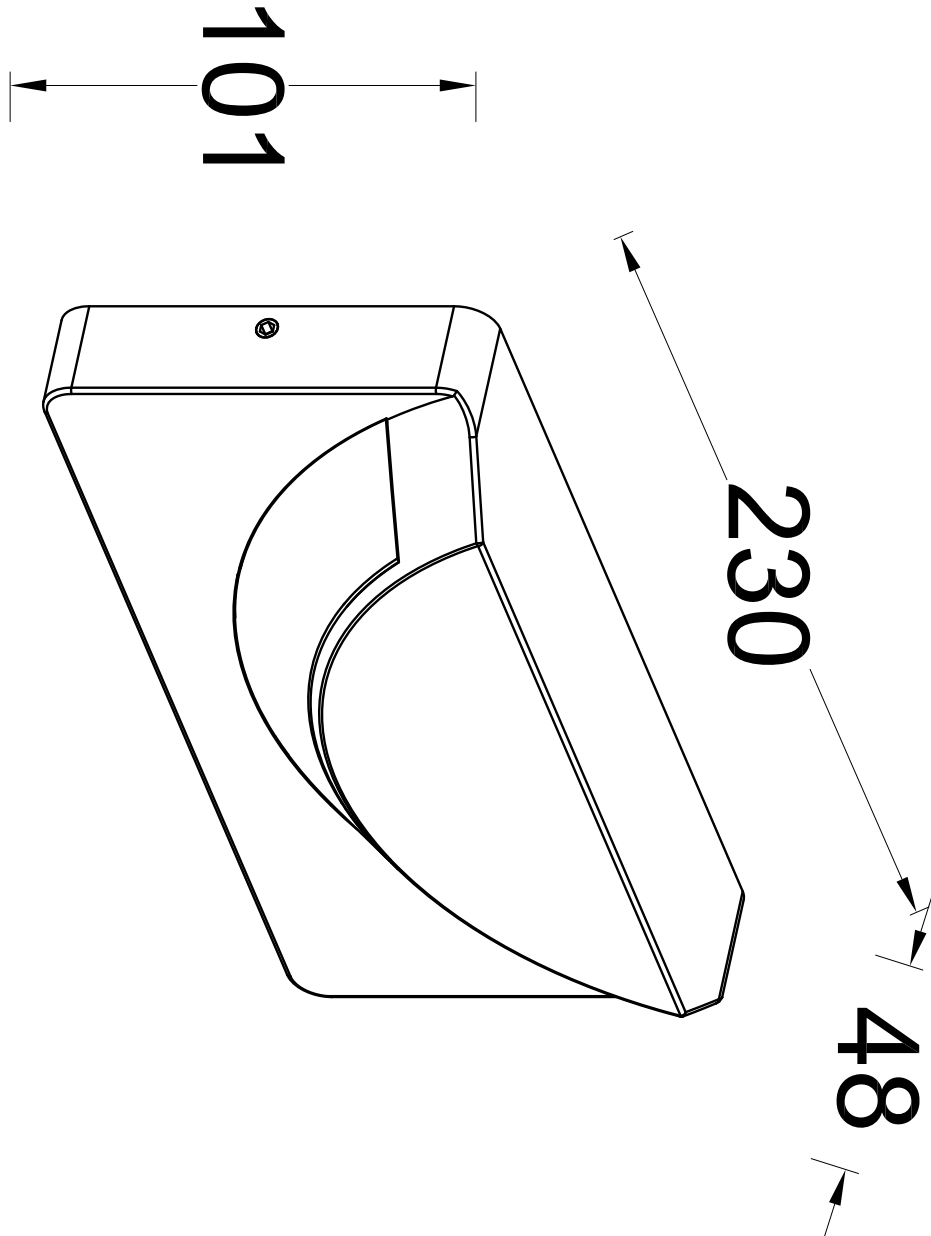

Set of 2 Lups - LED Dark Grey Opal IP54 Outdoor Wall Washer Lights

CONTACT