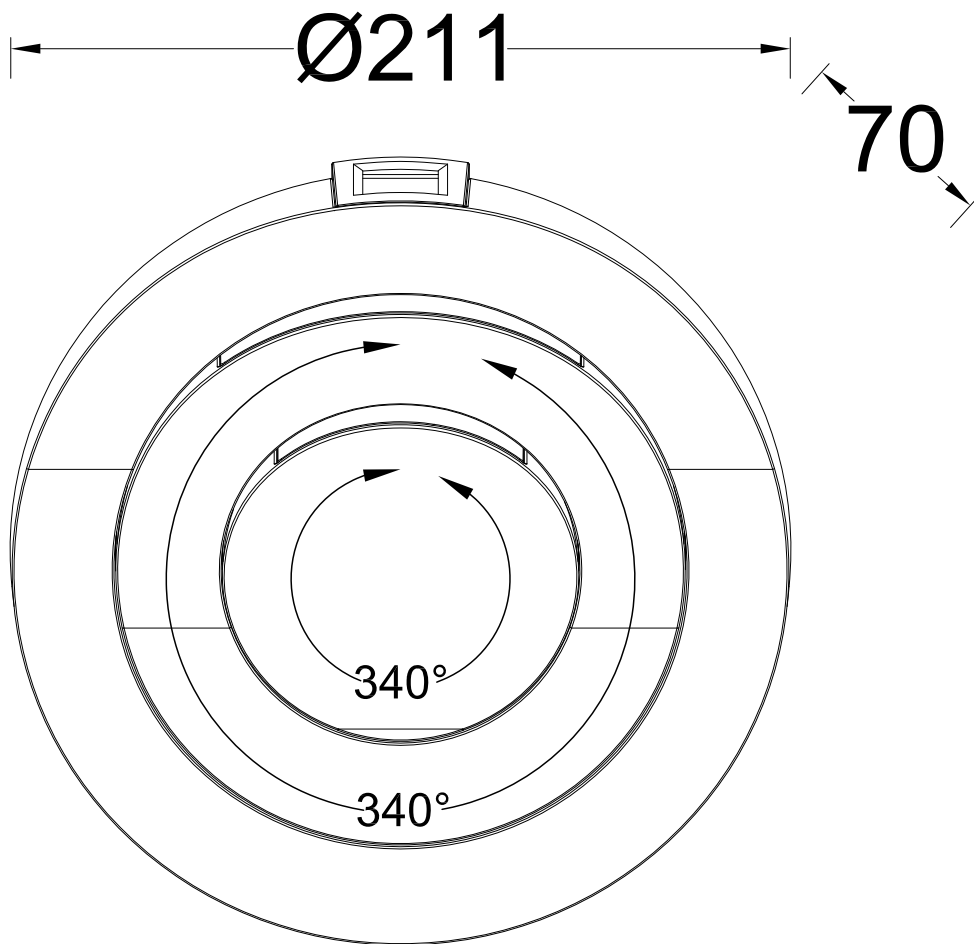

Set of 2 Moov - LED Dark Grey Opal 3 Light IP54 Outdoor Wall Washer Lights

CONTACT