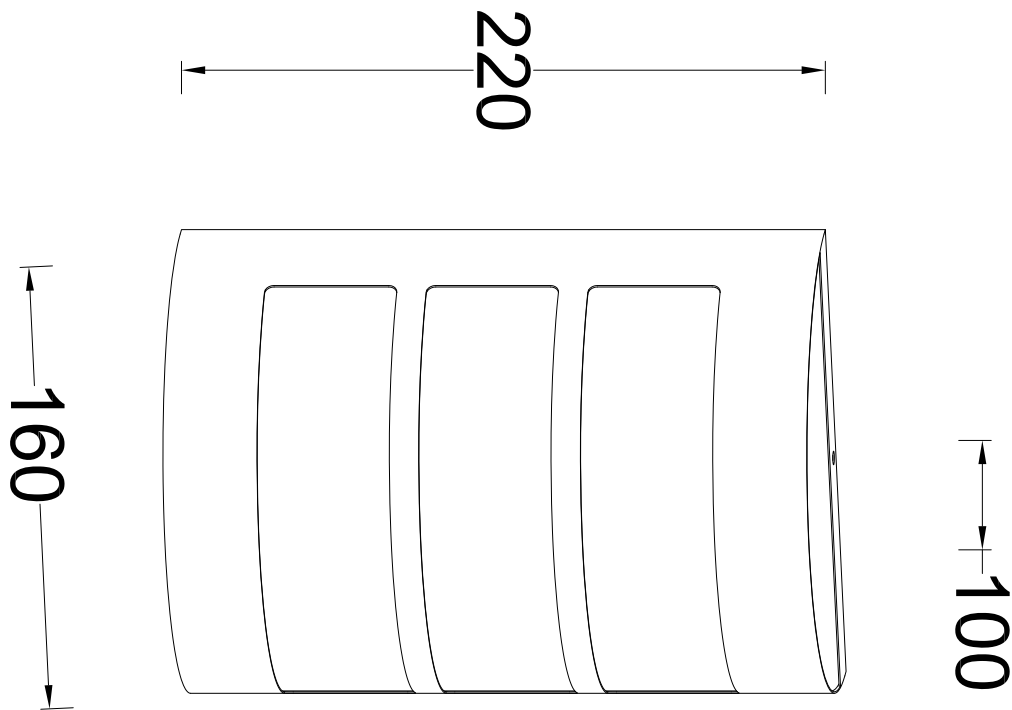

Set of 2 Nila - Dark Grey Opal IP44 Outdoor Wall Washer Lights

CONTACT