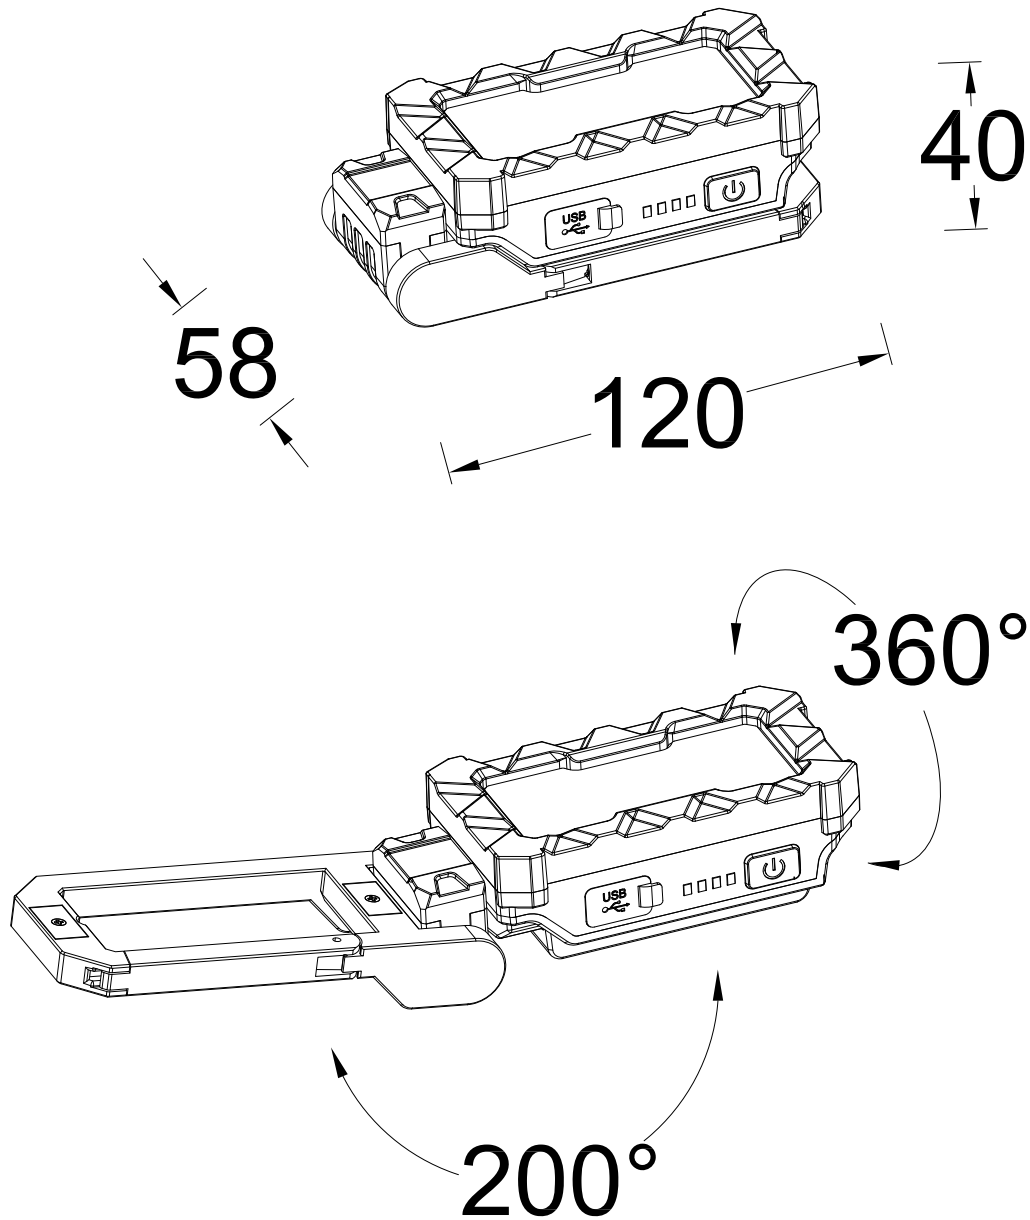

Set of 2 Peni - LED Yellow Clear IP54 Outdoor Portable Lamps

CONTACT