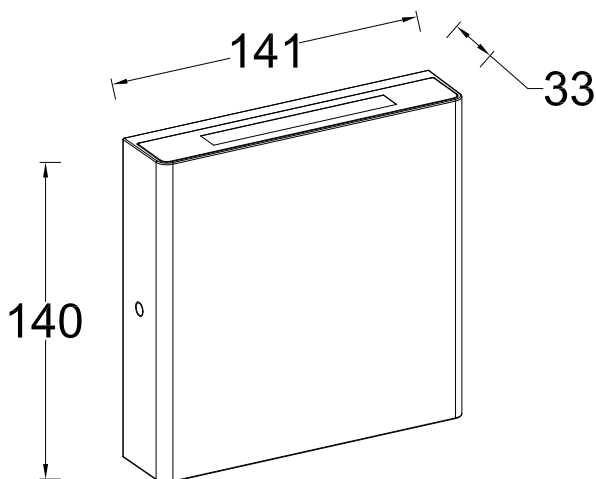

Set of 2 Pili - LED Dark Grey Clear Glass 2 Light IP54 Outdoor Wall Washer Lights

REFERENCE

- SKU: FCL-30754
- Supplier SKU:
- Barcode:

CATEGORY

- Brand: Altos Lighting UK
- Family: Pili
- Category: Outdoor Lighting / Wall / Washer

APPEARANCE

- Base: Dark Grey Paint
- Shade: Clear Glass

DIMENSION

- Height: 140mm
- Width: 141mm
- Depth: 33mm
- Weight: .59kg

LIGHT SOURCE

- Lamp included: Yes
- Lamp detail: 4 x 8.5W LED (included)
- Non-dimmable
- Kelvin: 4000K (Cool White)
- Lumens: 800Lm
- Colour render index: 80CRI
- Energy class: C
- Switch: No

SPECIFICATION

- Ingress protection: IP54
- Class: Class I - Single Insulated, Earthed
- Voltage: 230V

CONTACT