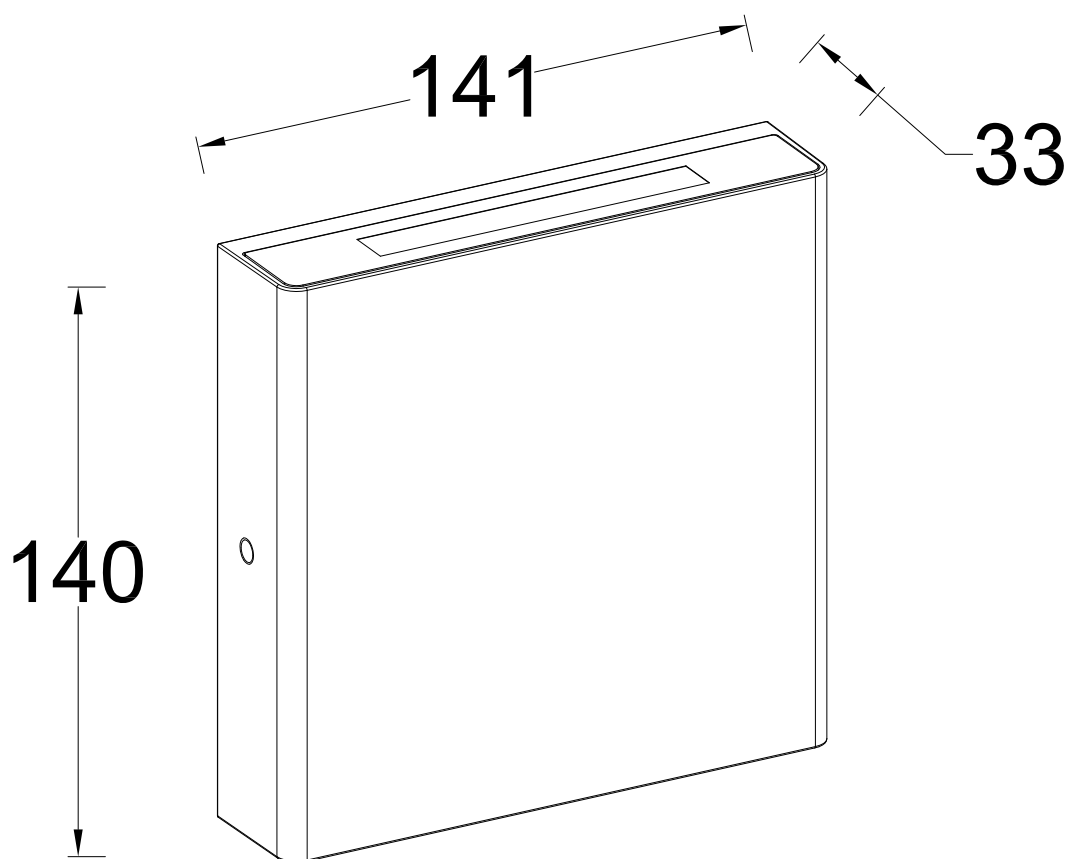

Set of 2 Pili - LED Dark Grey Clear Glass 2 Light IP54 Outdoor Wall Washer Lights

CONTACT