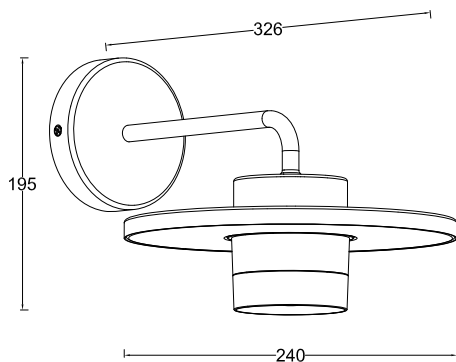

SPECIFICATION

- Ingress protection: IP54
- Class: Class I - Single Insulated, Earthed
- Voltage: 230V