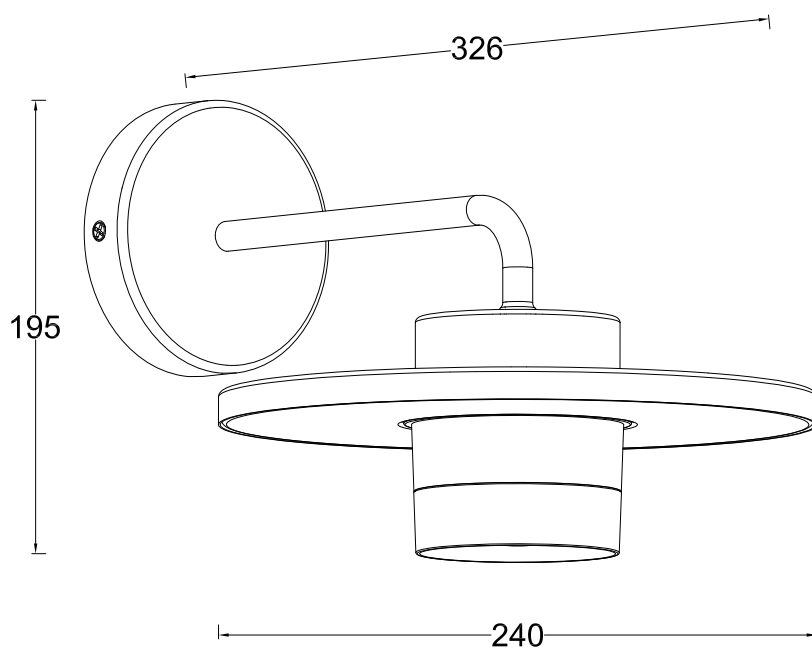

Set of 2 Plato - LED Black Clear Glass IP54 Outdoor Wall Lights

CONTACT