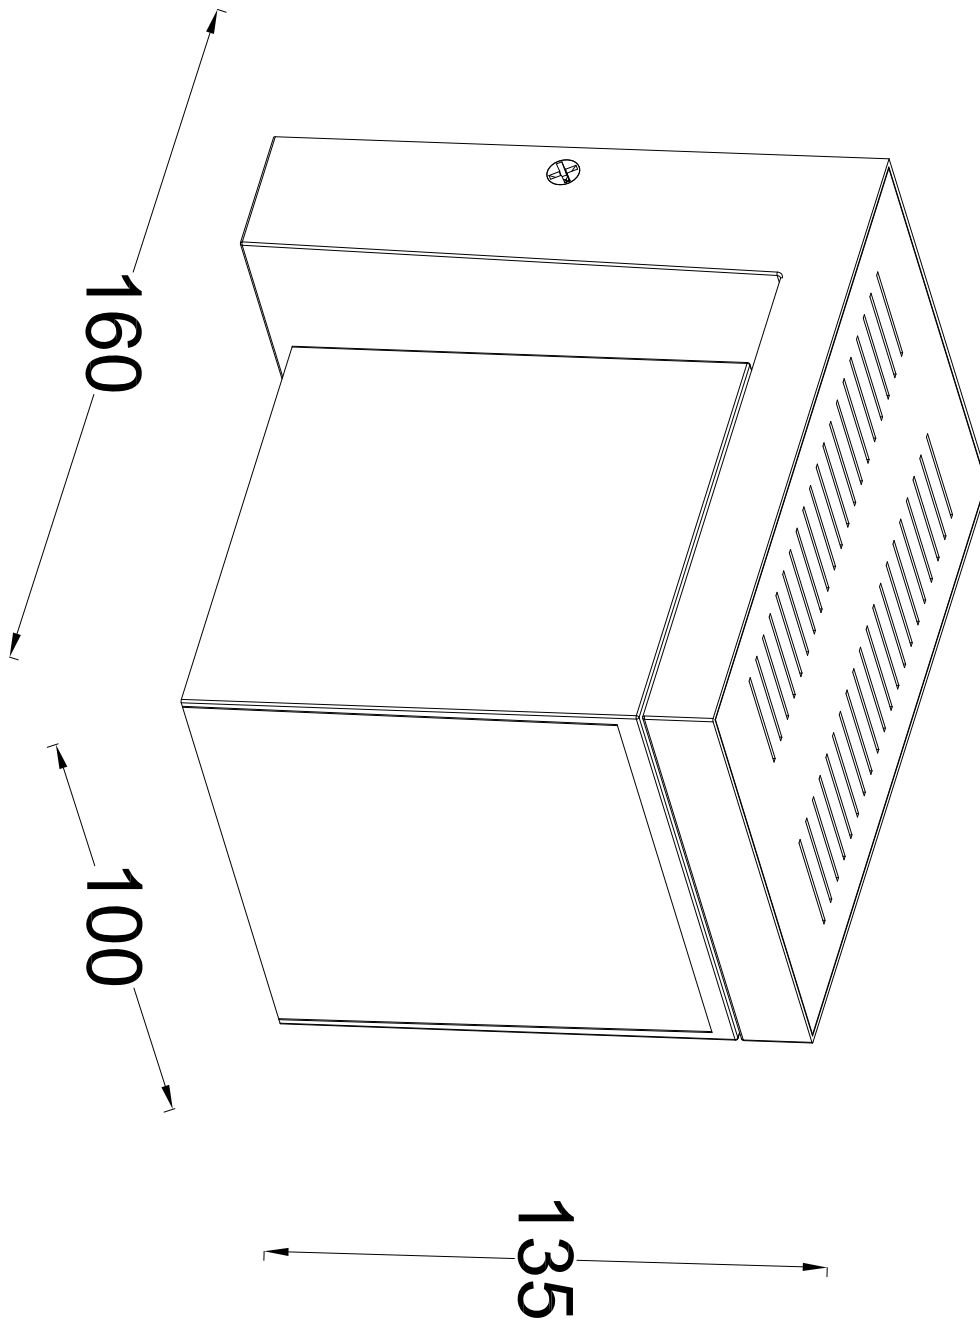

Set of 2 Prima - LED Dark Grey Opal IP54 Outdoor Wall Washer Lights

CONTACT