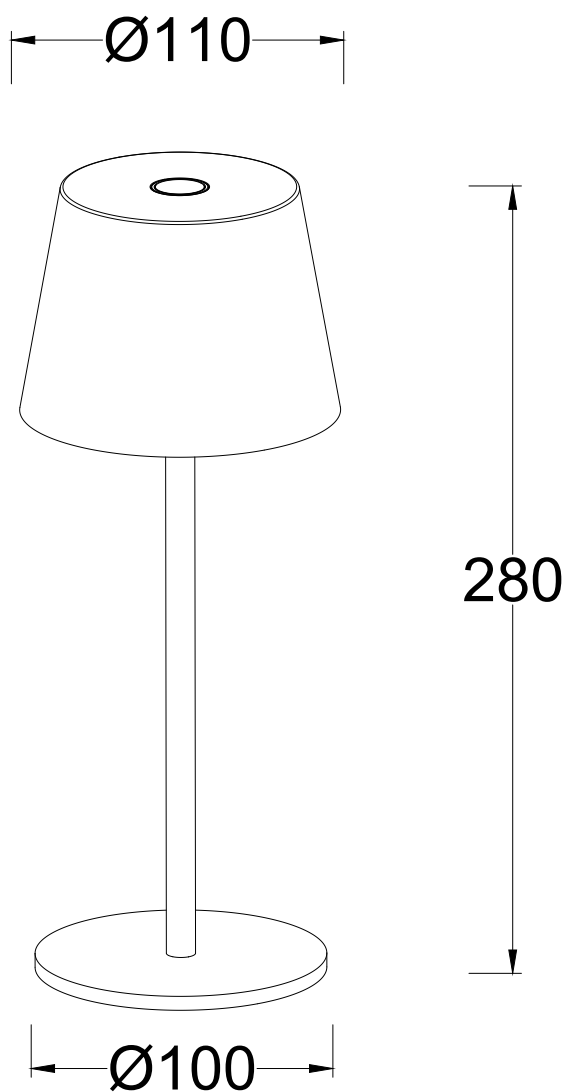

Set of 2 Roble - LED Black Clear IP54 Outdoor Portable Lamps

CONTACT