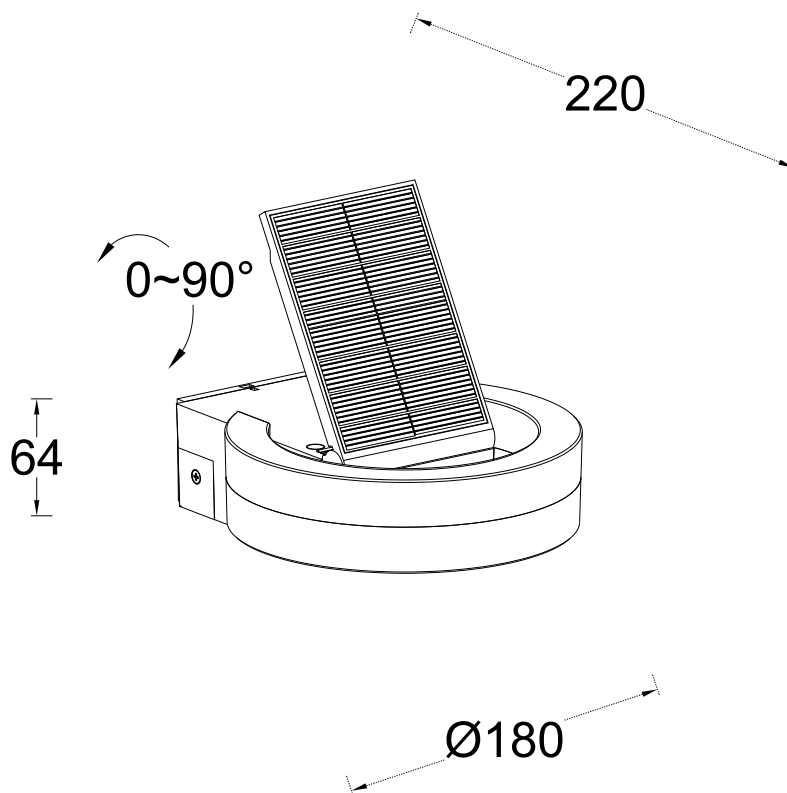

CERTIFICATION

CONTACT

www.firstchoicelighting.co.uk

info@firstchoicelighting.co.uk