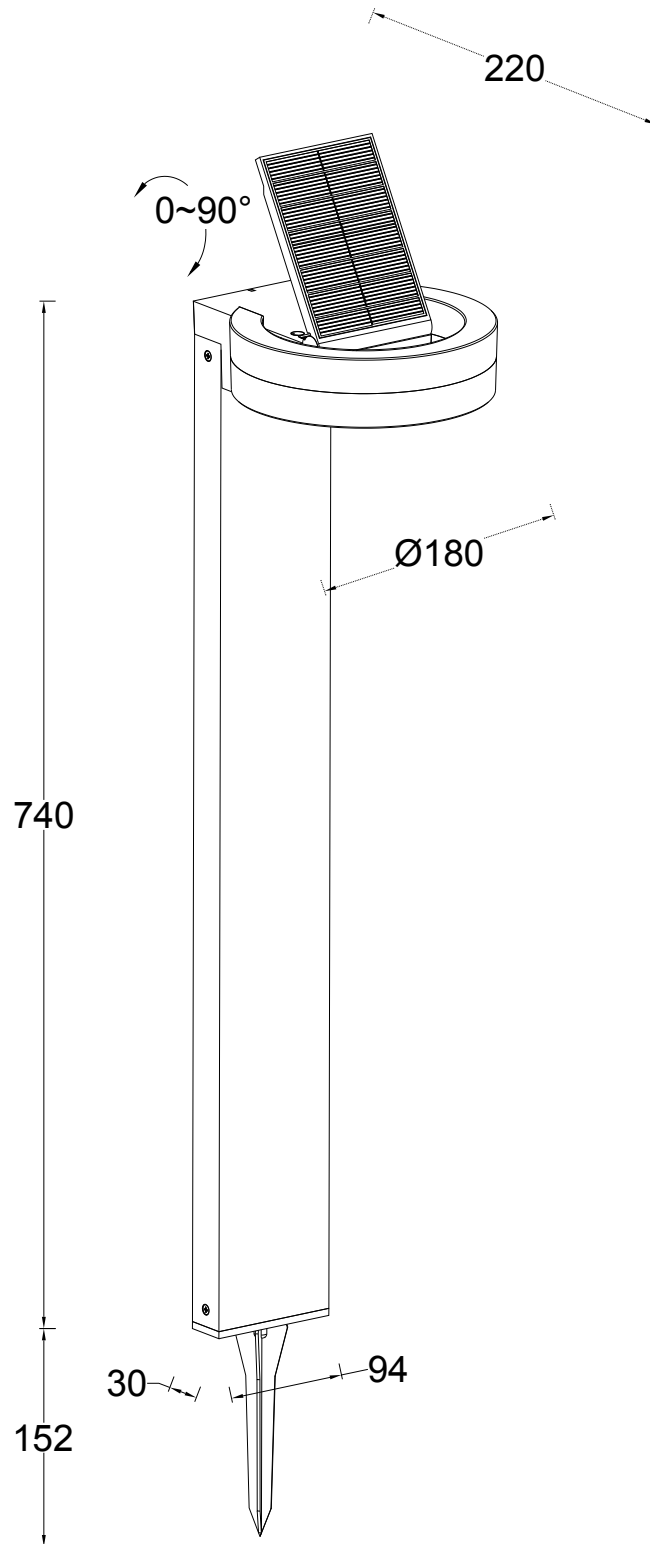

Set of 2 Runda - LED Dark Grey Opal IP54 Solar Outdoor Post Lights

CONTACT