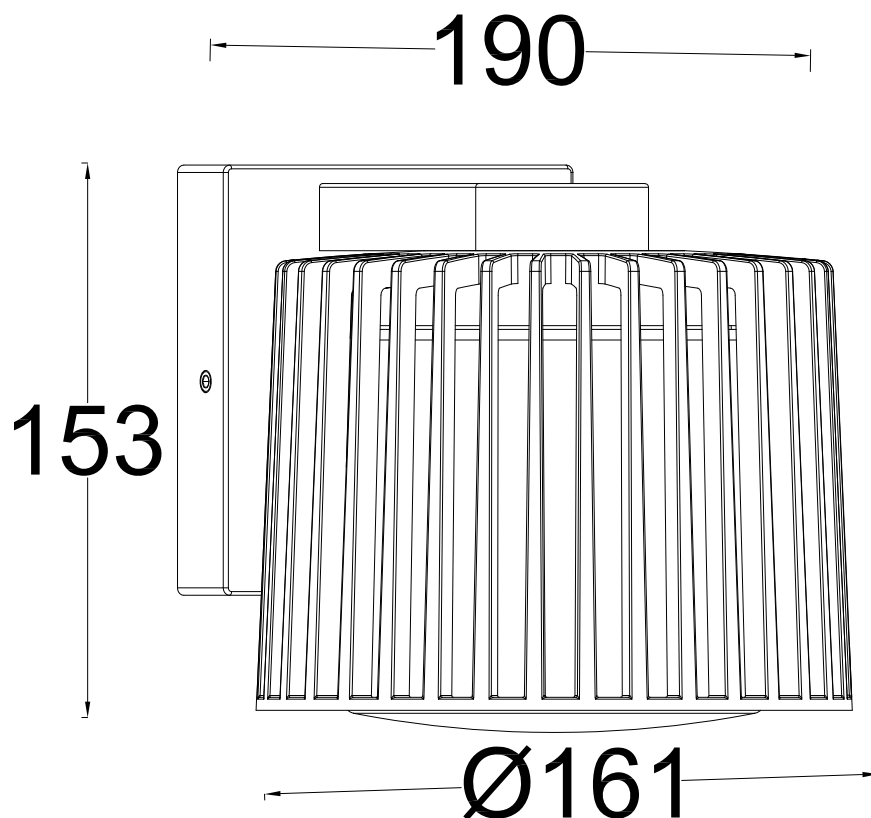

CERTIFICATION

CONTACT

www.firstchoicelighting.co.uk

info@firstchoicelighting.co.uk