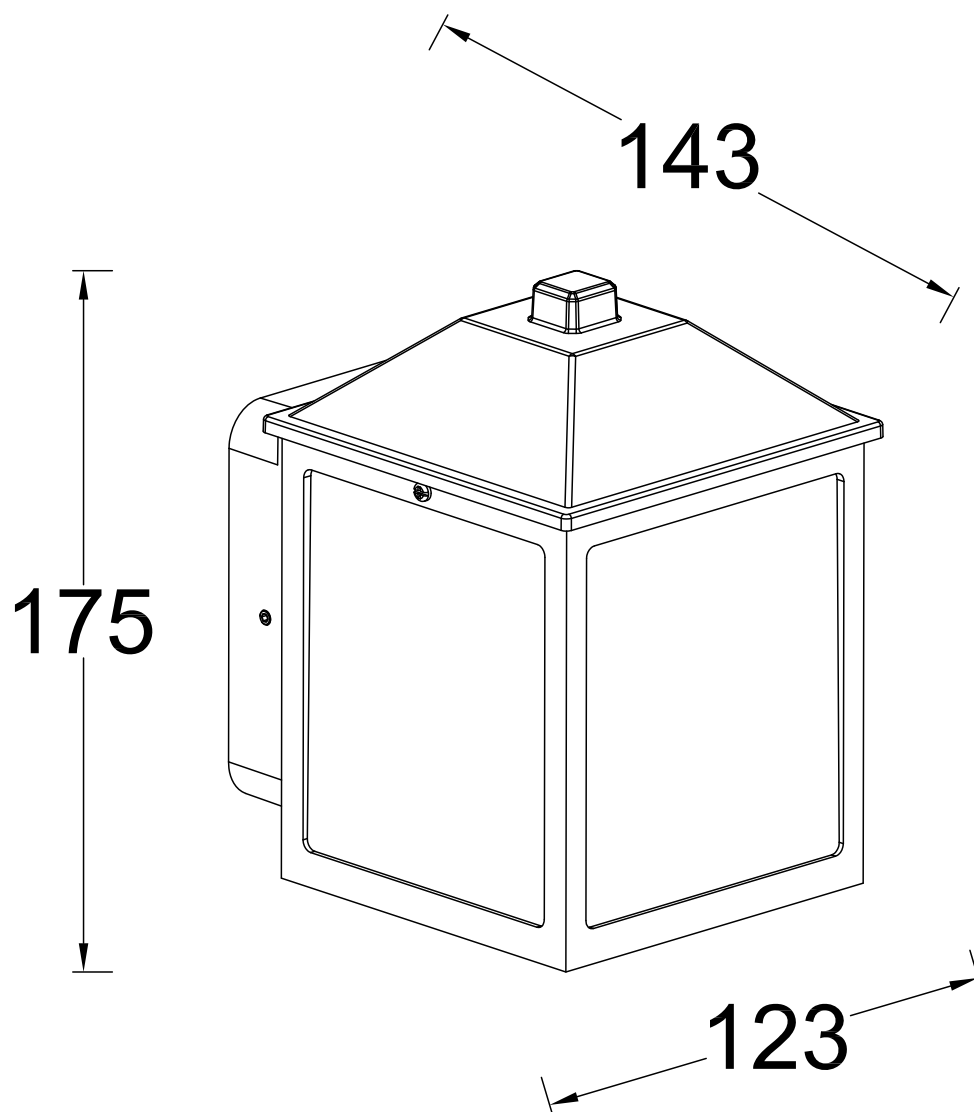

Set of 2 Spire - Black Clear IP44 Outdoor Wall Lights

CONTACT