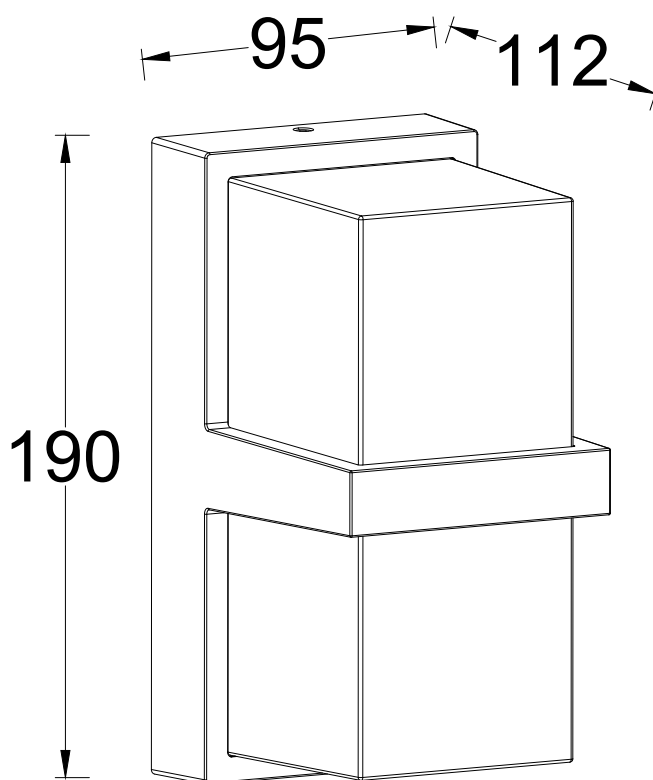

Set of 2 Stela - LED Dark Grey Opal IP54 Outdoor Wall Washer Lights

CONTACT