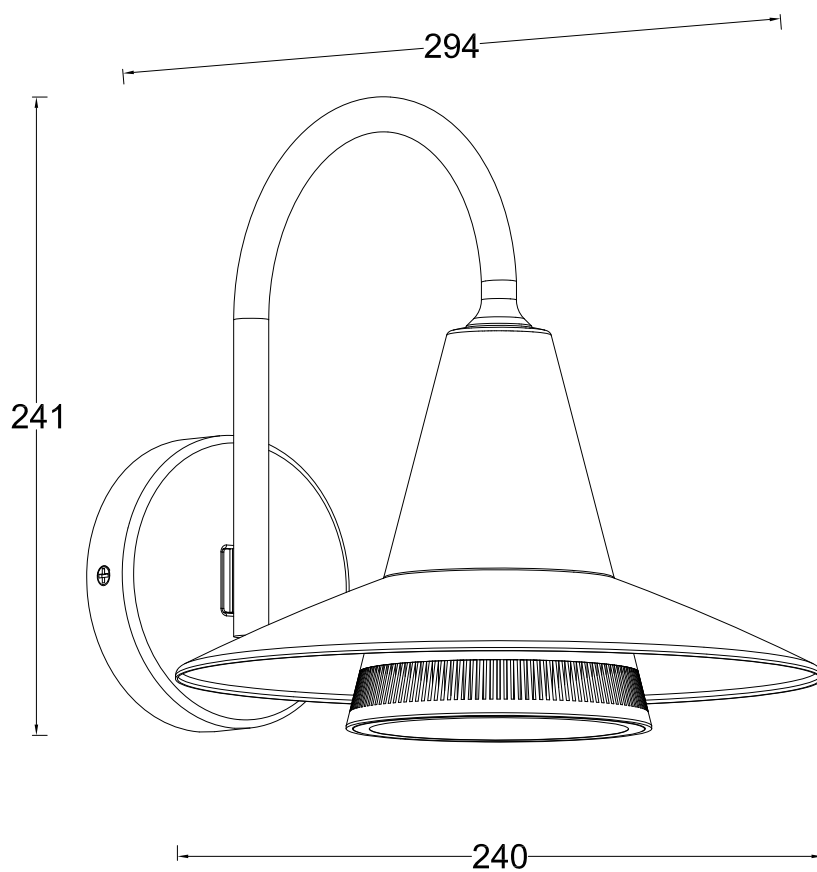

Set of 2 Swan - Black Clear IP54 Outdoor Wall Lights

CONTACT