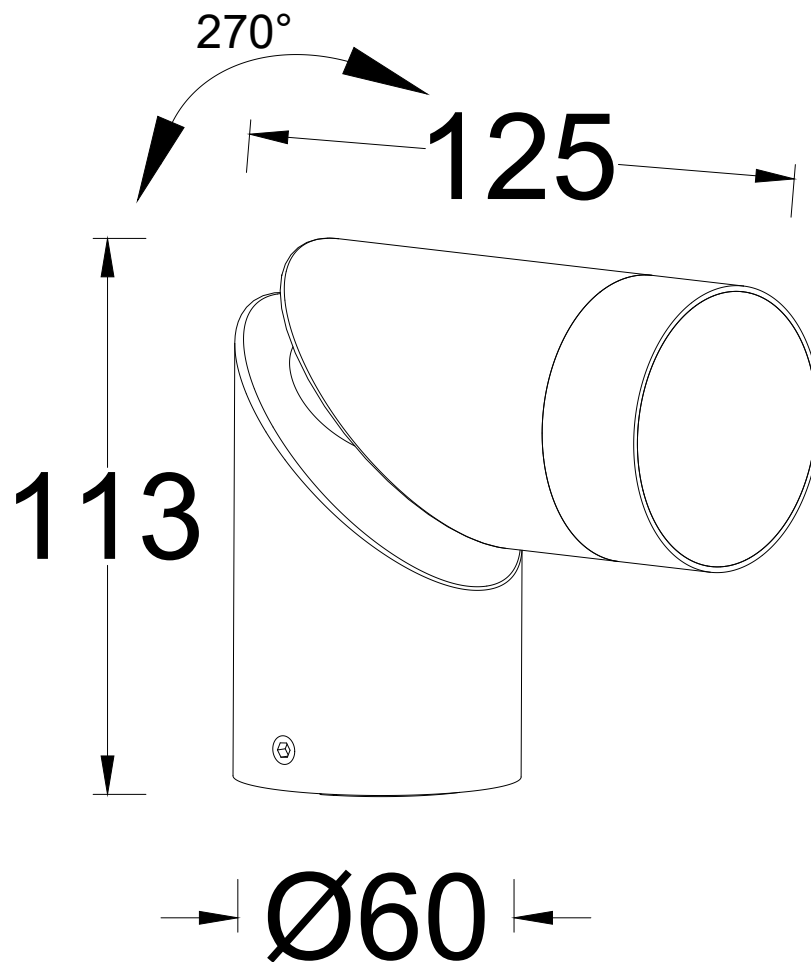

Set of 2 Tubon - Dark Grey Clear Glass IP54 Outdoor Wall Spotlights

CONTACT