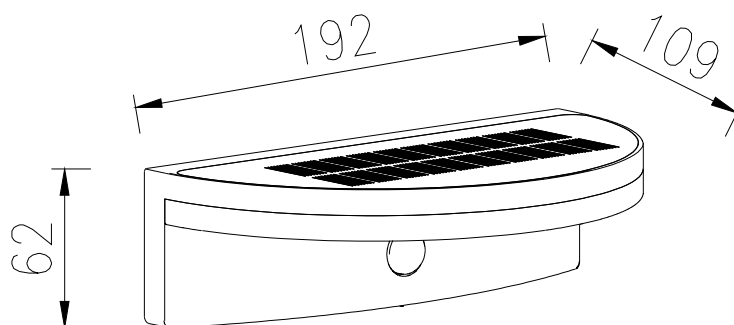

CERTIFICATION

CONTACT

www.firstchoicelighting.co.uk

info@firstchoicelighting.co.uk