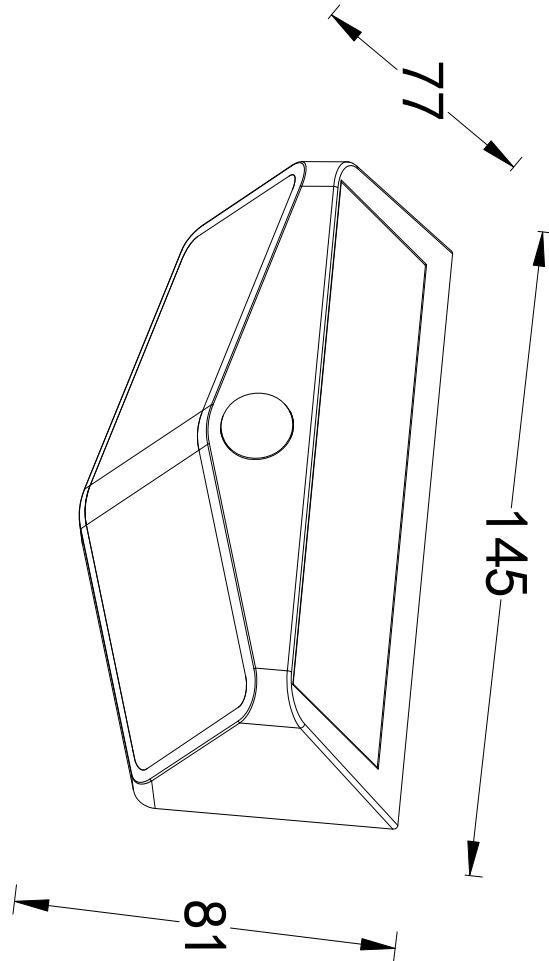

CERTIFICATION

CONTACT

www.firstchoicelighting.co.uk

info@firstchoicelighting.co.uk