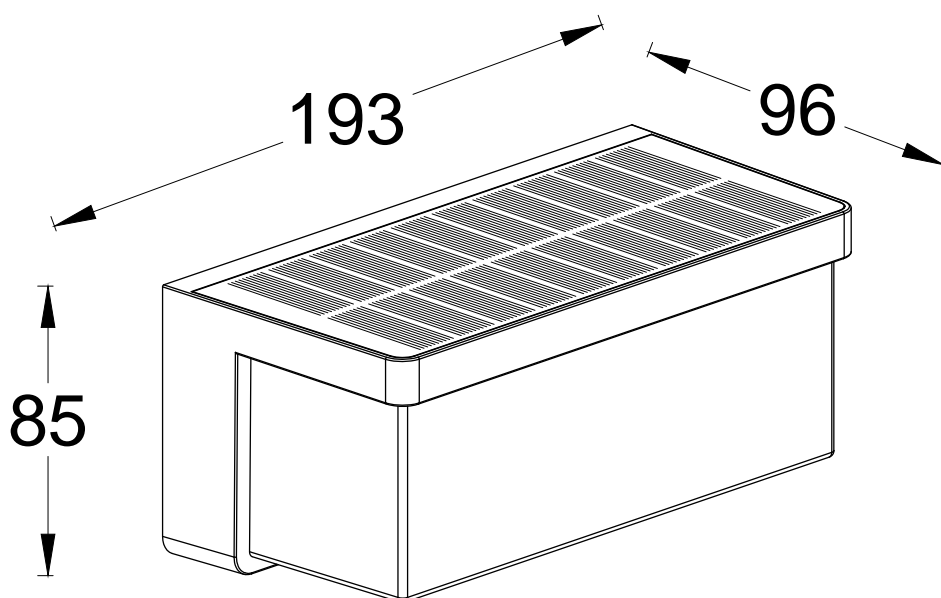

Set of 2 Zelna - LED Dark Grey Opal IP44 Outdoor Wall Washer Lights

CONTACT