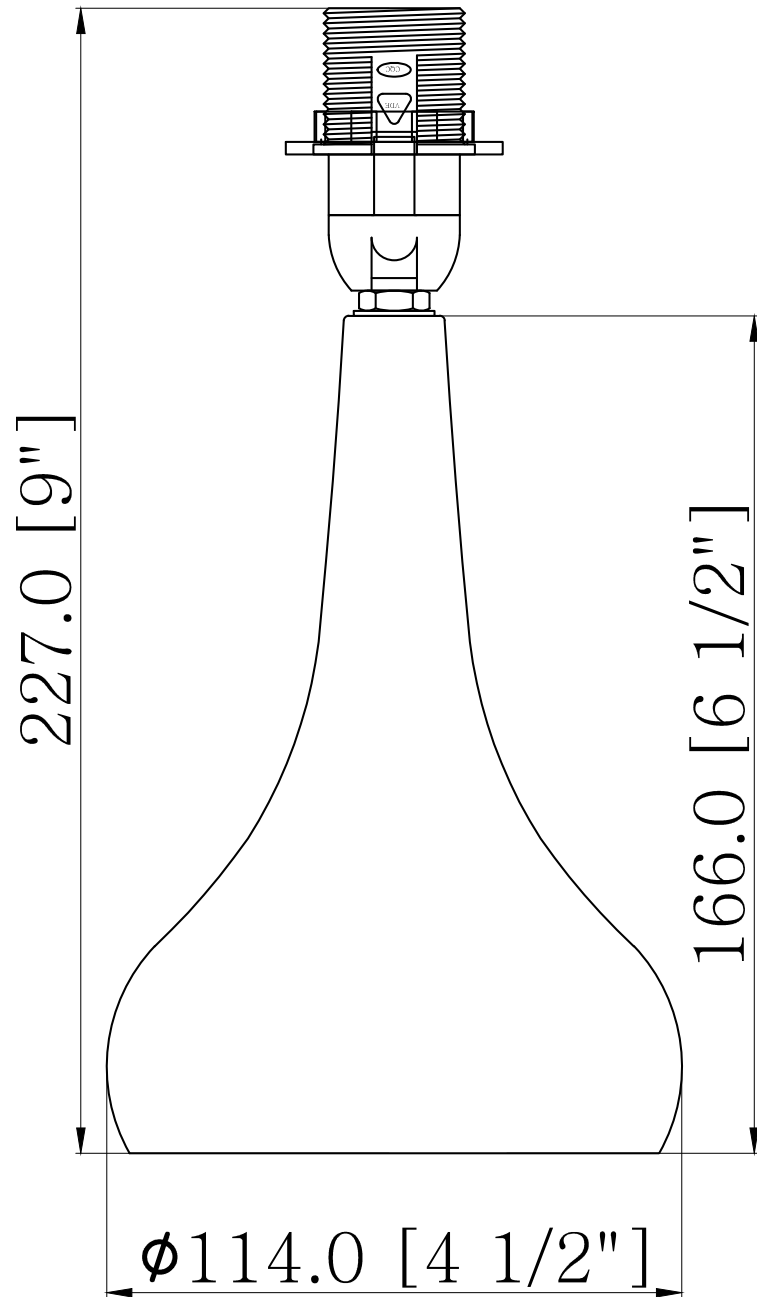

CERTIFICATION

CONTACT

www.firstchoicelighting.co.uk

info@firstchoicelighting.co.uk