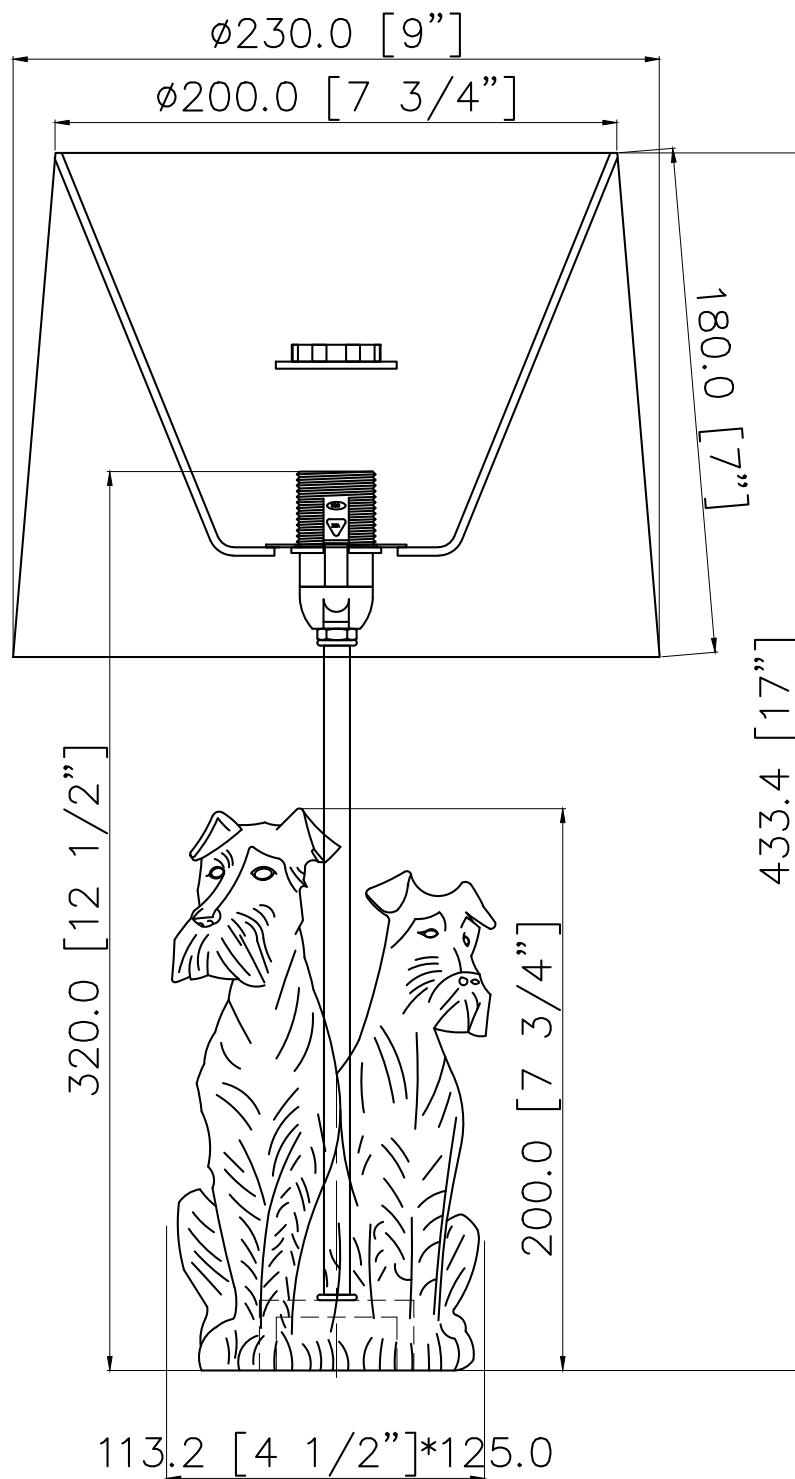

CERTIFICATION

CONTACT

www.firstchoicelighting.co.uk

info@firstchoicelighting.co.uk