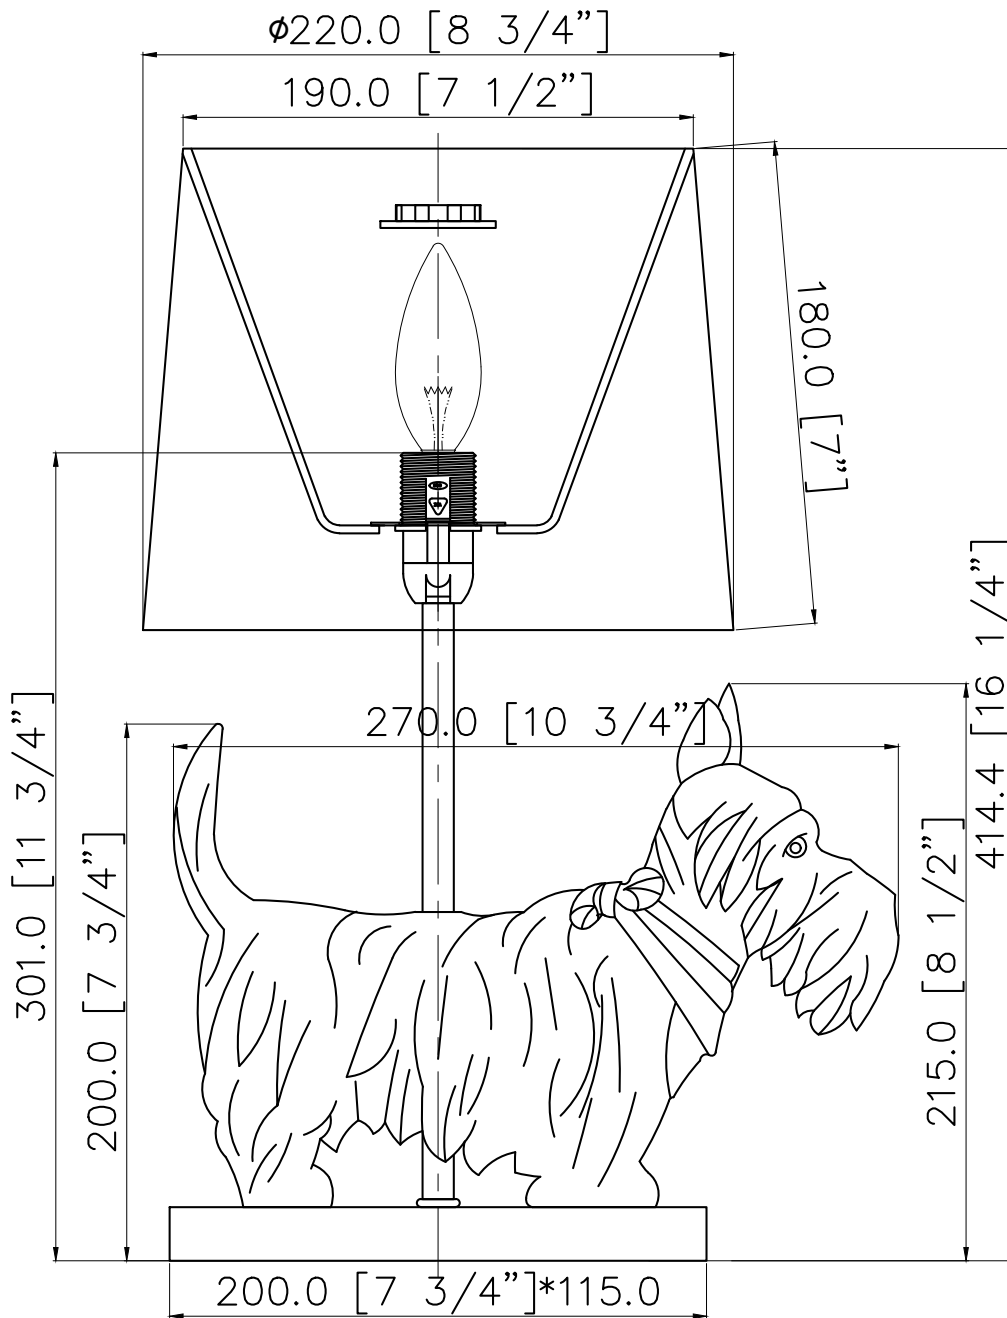

CERTIFICATION

CONTACT

www.firstchoicelighting.co.uk

info@firstchoicelighting.co.uk