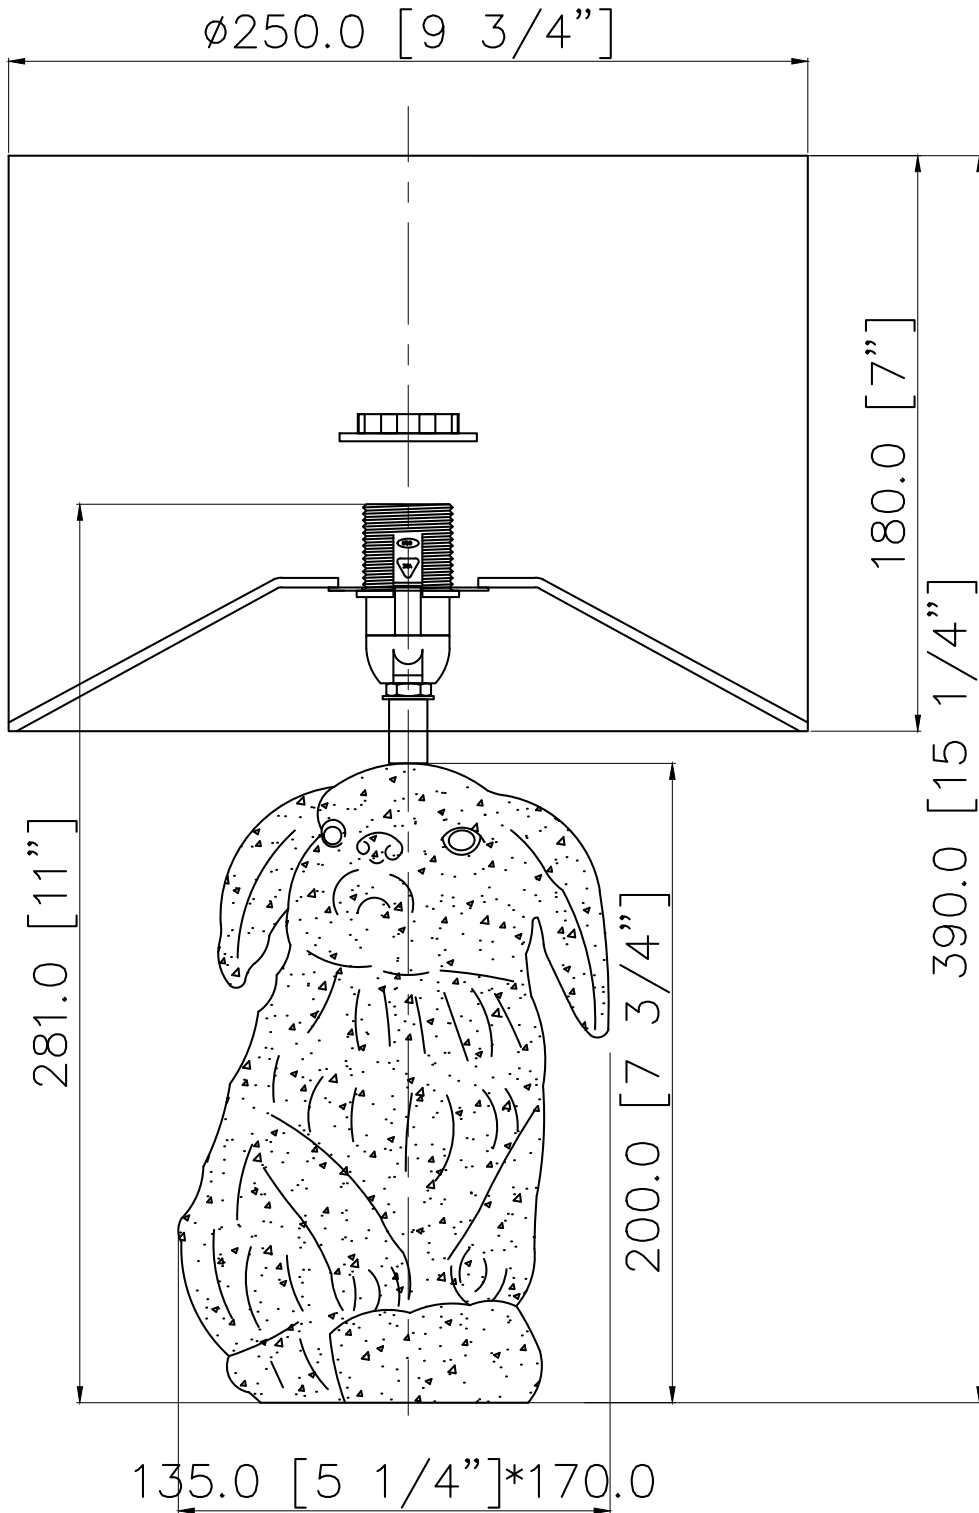

Set of 2 Lily - Bunny Table Lamps With Oatmeal Linen Shade

CERTIFICATION

CONTACT

www.firstchoicelighting.co.uk

info@firstchoicelighting.co.uk