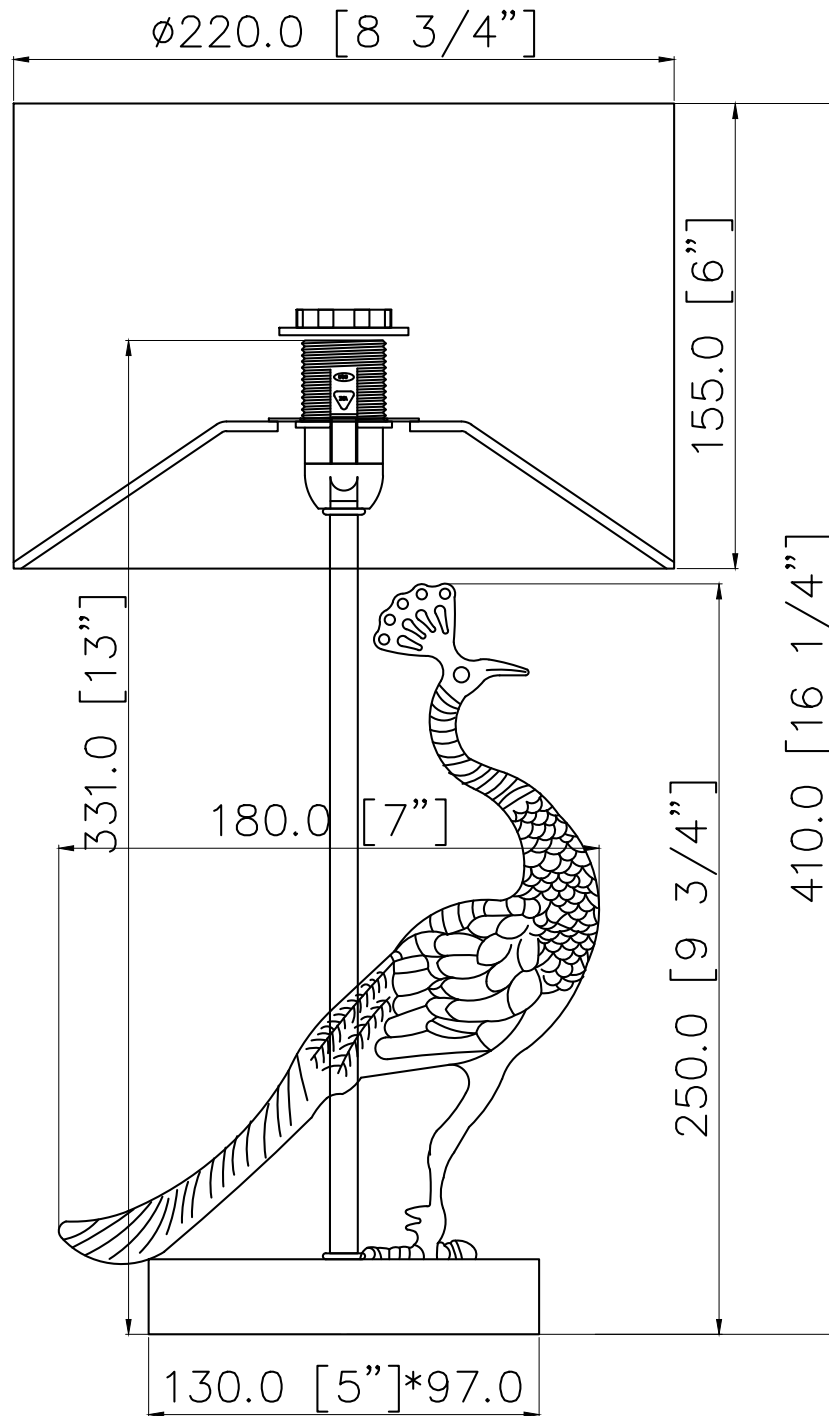

CERTIFICATION

CONTACT

www.firstchoicelighting.co.uk

info@firstchoicelighting.co.uk