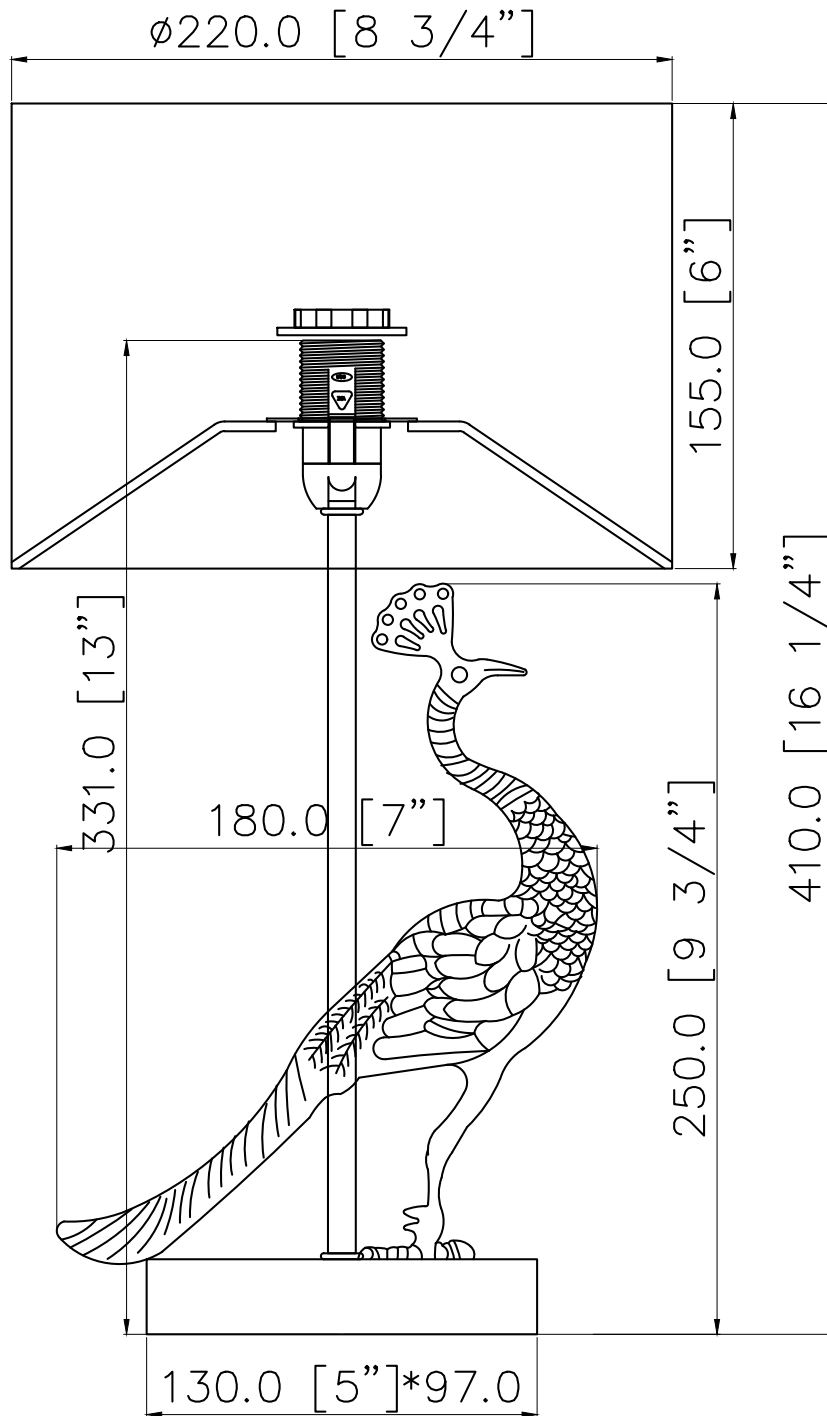

FCL-30780X2

Set of 2 Majestic - Gold Peacock Table Lamps with White Shades

CERTIFICATION

CONTACT

www.firstchoicelighting.co.uk

info@firstchoicelighting.co.uk