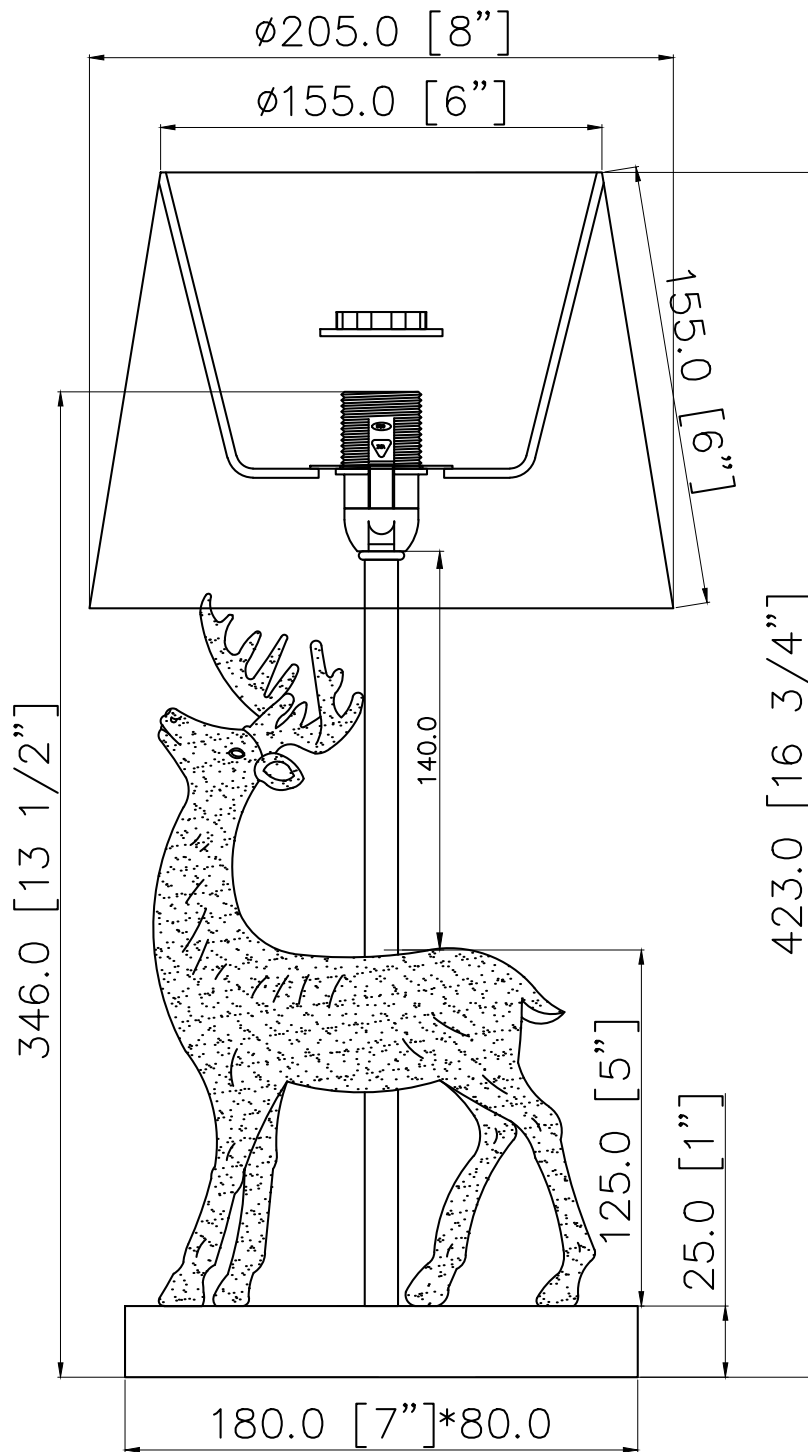

CERTIFICATION

CONTACT

www.firstchoicelighting.co.uk

info@firstchoicelighting.co.uk