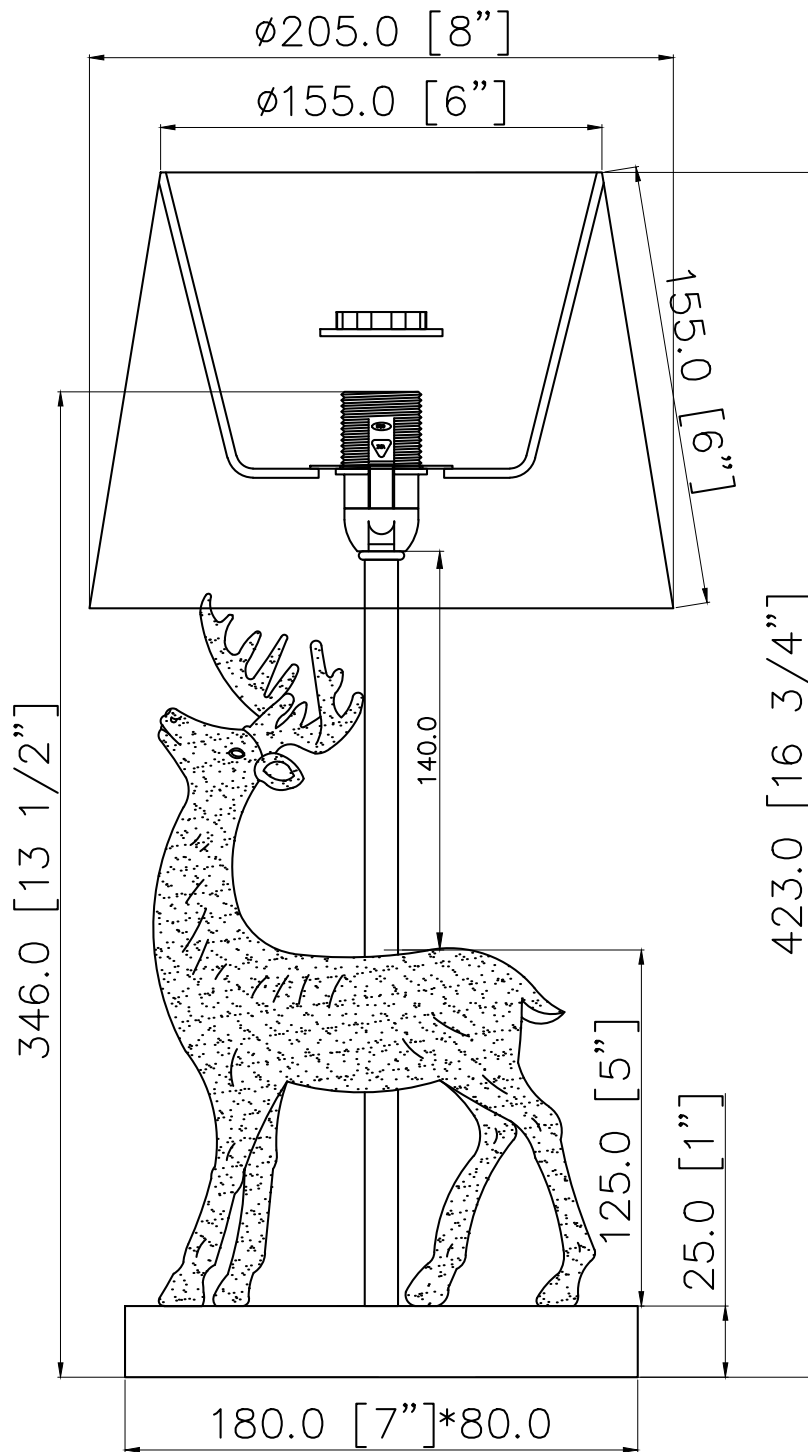

FCL-30781X2

Set of 2 Grace - Gold Stag Table Lamps with White Shades

CERTIFICATION

CONTACT

www.firstchoicelighting.co.uk

info@firstchoicelighting.co.uk