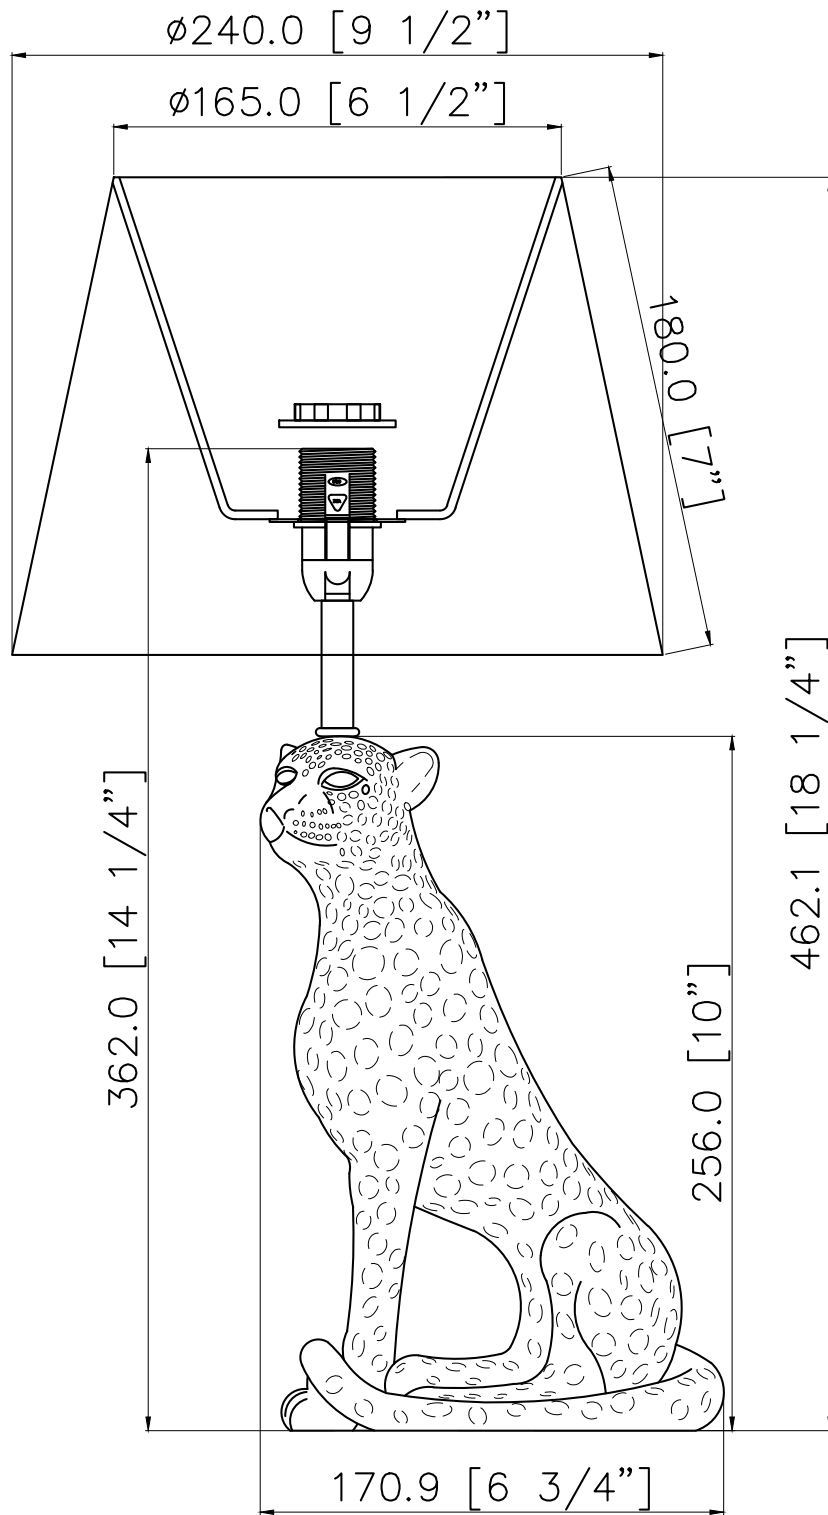

Bella - Gold Cheetah Table Lamp with Black Fabric Shade

CERTIFICATION

CONTACT

www.firstchoicelighting.co.uk

info@firstchoicelighting.co.uk